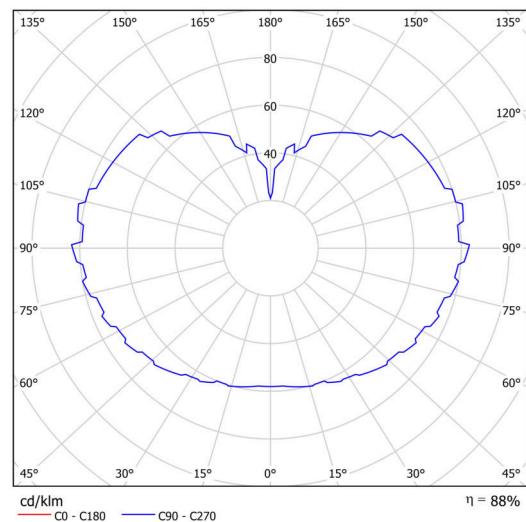

## Technical

Types of luminaires	Classic on/off
Mounting type	Suspended - rod
Base material	steel
Shade material	three-layer glass TRIPLEX OPAL
Base color	white Ral9003
Shade color	white
Holding the shade	steel holder
Mounting location	ceiling
Width	500 mm
Length	500 mm
Height	500 mm
Diameter	Ø 500 mm
Hinge length	600 mm
mounting holes (diameter)	3xØ5mm
Cable entrance	2xØ16mm
Energy Class	D
Impact strength	IK01
Operating temperature	from -20°C to +30°C

## Luminous

Lum. flux of luminaire	8450 lm
Lum. flux of light source	9600 lm
Luminaire efficacy	143 lm/W
Temperature	4000 K
Rated life time LED L80/B10	100000 hours
CRI	Ra80
MacAdam	3
Blue light hazard	Risk group 0