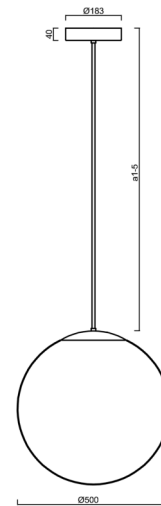

## **ADRIA P4 HP**

---

LED-5L08E950Z11/098/a3 B 4K##

[WWW.OSMONT.CZ](http://WWW.OSMONT.CZ)

# ADRIA P4 HP

Product code: ADR62552

Type: LED-5L08E950Z11/098/a3 B 4K##

Short description of the luminaire: White colour | pendant high-power LED light ON/OFF | TRIPLEX OPAL hand blown glass shade | rod pendant 60 cm |

## Technical

Types of luminaires	Classic on/off
Mounting type	Suspended - rod
Base material	steel
Shade material	three-layer glass TRIPLEX OPAL
Base color	white Ral9003
Shade color	white
Holding the shade	steel holder
Mounting location	ceiling
Width	500 mm
Length	500 mm
Height	500 mm
Diameter	Ø 500 mm
Hinge length	600 mm
mounting holes (diameter)	3xØ5mm
Cable entrance	2xØ16mm
Energy Class	D
Impact strength	IK01
Operating temperature	from -20°C to +30°C