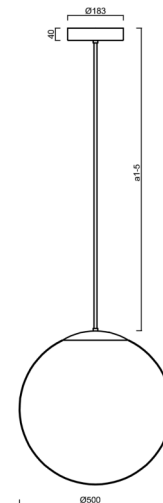

ADRIA P4 HP

LED-5L08E950Z11/098/a1 B 4K##

WWW.OSMONT.CZ

ADRIA P4 HP

Product code: ADR62550

Type: LED-5L08E950Z11/098/a1 B 4K##

Short description of the luminaire: White colour | pendant high-power LED light ON/OFF | TRIPLEX OPAL hand blown glass shade | rod pendant 20 cm |

Technical

Types of luminaires	Classic on/off
Mounting type	Suspended - rod
Base material	steel
Shade material	three-layer glass TRIPLEX OPAL
Base color	white Ral9003
Shade color	white
Holding the shade	steel holder
Mounting location	ceiling
Width	500 mm
Length	500 mm
Height	500 mm
Diameter	Ø 500 mm
Hinge length	200 mm
mounting holes (diameter)	3xØ5mm
Cable entrance	2xØ16mm
Energy Class	D
Impact strength	IK01
Operating temperature	from -20°C to +30°C

Eulum data for calculation programs are available at

Logistic

EAN	8591728058746
Weight NTTO	7.1 Kg
Weight BTTO	8.9 Kg
Number of cartons	2 pcs
Package volume	0.157 m ³
Package 1 width	0.52 m
Package 1 length	0.52 m
Package 1 height	0.53 m
Warranty*	60 months

*The warranty for the batteries is valid for 12 months from the date of purchase.

Installation dimensions:

Additional assortment:

Lampshade

Product code	Name	Color	Description	Picture	Drawing
20041	098	white	příslušenství		