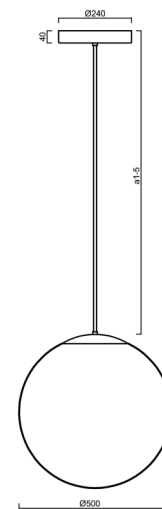

ADRIA P4 HP

LED-5L08E950Z11/098/a5 NK3HST NB 3K##

WWW.OSMONT.CZ

ADRIA P4 HP

Product code: ADR62339

Type: LED-5L08E950Z11/098/a5 NK3HST NB 3K##

Short description of the luminaire: Stainless steel brushed | pendant high-power LED light with emergency backup combined (with Self-test) | TRIPLEX OPAL hand blown glass shade| rod pendant 100 cm |

Technical

Types of luminaires	Emergency combined SELFTEST
Mounting type	Suspended - rod
Base material	stainless steel steel
Shade material	three-layer glass TRIPLEX OPAL
Base color	brushed stainless steel
Shade color	white
Holding the shade	steel holder
Mounting location	ceiling
Width	500 mm
Length	500 mm
Height	500 mm
Hinge length	1000 mm
mounting holes (diameter)	3xØ5mm
Cable entrance	2xØ16mm
Energy Class	D
Impact strength	IK01
Operating temperature	from -20°C to +30°C

Eulum data for calculation programs are available at www.osmont.cz.

Logistic

EAN	8591728146948
Weight NTTO	7.35 Kg
Weight BTTO	9.15 Kg
Number of cartons	2 pcs
Package volume	0.157 m ³
Package 1 width	0.52 m
Package 1 length	0.52 m
Package 1 height	0.53 m
Warranty*	60 months

*The warranty for the batteries is valid for 12 months from the date of purchase.

Installation dimensions:

Additional assortment:

Lampshade

Product code	Name	Color	Description	Picture	Drawing
20041	098	white	příslušenství		