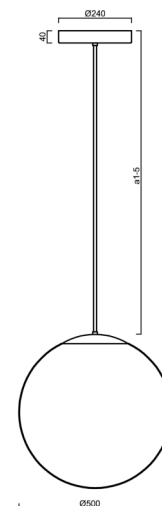

ADRIA P4 HP

LED-5L08E950Z11/098/a4 NK3HST NB 3K##

WWW.OSMONT.CZ

ADRIA P4 HP

Product code: ADR62338

Type: LED-5L08E950Z11/098/a4 NK3HST NB 3K##

Short description of the luminaire: Stainless steel brushed | pendant high-power LED light with emergency backup combined (with Self-test) | TRIPLEX OPAL hand blown glass shade | rod pendant 80 cm |

Technical

Types of luminaires	Emergency combined SELFTEST
Mounting type	Suspended - rod
Base material	stainless steel steel
Shade material	three-layer glass TRIPLEX OPAL
Base color	brushed stainless steel
Shade color	white
Holding the shade	steel holder
Mounting location	ceiling
Width	500 mm
Length	500 mm
Height	500 mm
Hinge length	800 mm
mounting holes (diameter)	3xØ5mm
Cable entrance	2xØ16mm
Energy Class	D
Impact strength	IK01
Operating temperature	from -20°C to +30°C

Eulum data for calculation programs are available at www.osmont.cz.

Logistic

EAN	8591728146931
Weight NTTO	7.3 Kg
Weight BTTO	9.1 Kg
Number of cartons	2 pcs
Package volume	0.157 m ³
Package 1 width	0.52 m
Package 1 length	0.52 m
Package 1 height	0.53 m
Warranty*	60 months

*The warranty for the batteries is valid for 12 months from the date of purchase.

Installation dimensions:

Additional assortment:

Lampshade

Product code	Name	Color	Description	Picture	Drawing
20041	098	white	příslušenství		