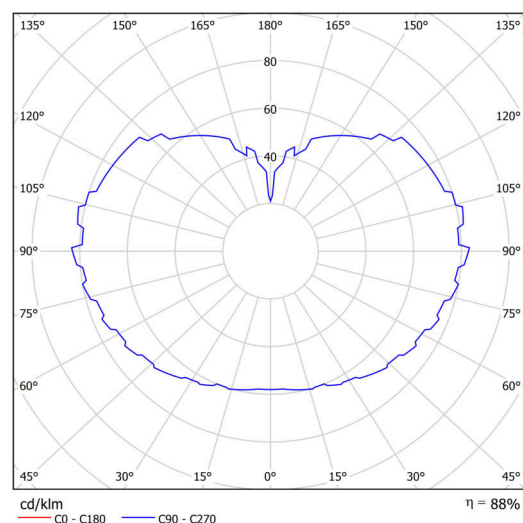

Luminous

Lum. flux of luminaire	8100 lm
Lum. flux of light source	9200 lm
Lum. flux of light source in emergency mode	200 lm
Temperature	3000 K
Rated life time LED L80/B10	100000 hours
CRI	Ra80
MacAdam	3
Blue light hazard	Risk group 0