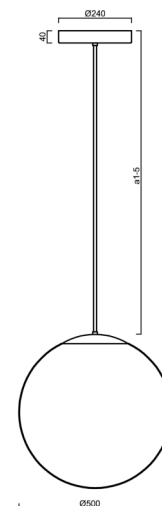

## ADRIA P4 HP

LED-5L08E950Z11/098/a2 NK3HST NL 3K##

[WWW.OSMONT.CZ](http://WWW.OSMONT.CZ)

# ADRIA P4 HP

Product code: ADR62331

Type: LED-5L08E950Z11/098/a2 NK3HST NL 3K##

Short description of the luminaire: Stainless steel polished | pendant high-power LED light with emergency backup combined (with Self-test) | TRIPLEX OPAL hand blown glass shade | rod pendant 40 cm |

## Technical

Types of luminaires	Emergency combined SELFTEST
Mounting type	Suspended - rod
Base material	stainless steel steel
Shade material	three-layer glass TRIPLEX OPAL
Base color	polished stainless steel
Shade color	white
Holding the shade	steel holder
Mounting location	ceiling
Width	500 mm
Length	500 mm
Height	500 mm
Hinge length	400 mm
mounting holes (diameter)	3xØ5mm
Cable entrance	2xØ16mm
Energy Class	D
Impact strength	IK01
Operating temperature	from -20°C to +30°C