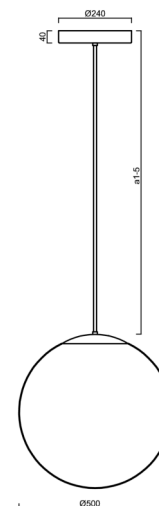

## ADRIA P4 HP

LED-5L08E950Z11/098/a1 NK3HST NL 3K##

[WWW.OSMONT.CZ](http://WWW.OSMONT.CZ)

# ADRIA P4 HP

Product code: ADR62330

Type: LED-5L08E950Z11/098/a1 NK3HST NL 3K##

Short description of the luminaire: Stainless steel polished | pendant high-power LED light with emergency backup combined (with Self-test) | TRIPLEX OPAL hand blown glass shade | rod pendant 20 cm |

## Technical

Types of luminaires	Emergency combined SELFTEST
Mounting type	Suspended - rod
Base material	stainless steel steel
Shade material	three-layer glass TRIPLEX OPAL
Base color	polished stainless steel
Shade color	white
Holding the shade	steel holder
Mounting location	ceiling
Width	500 mm
Length	500 mm
Height	500 mm
Hinge length	200 mm
mounting holes (diameter)	3xØ5mm
Cable entrance	2xØ16mm
Energy Class	D
Impact strength	IK01
Operating temperature	from -20°C to +30°C