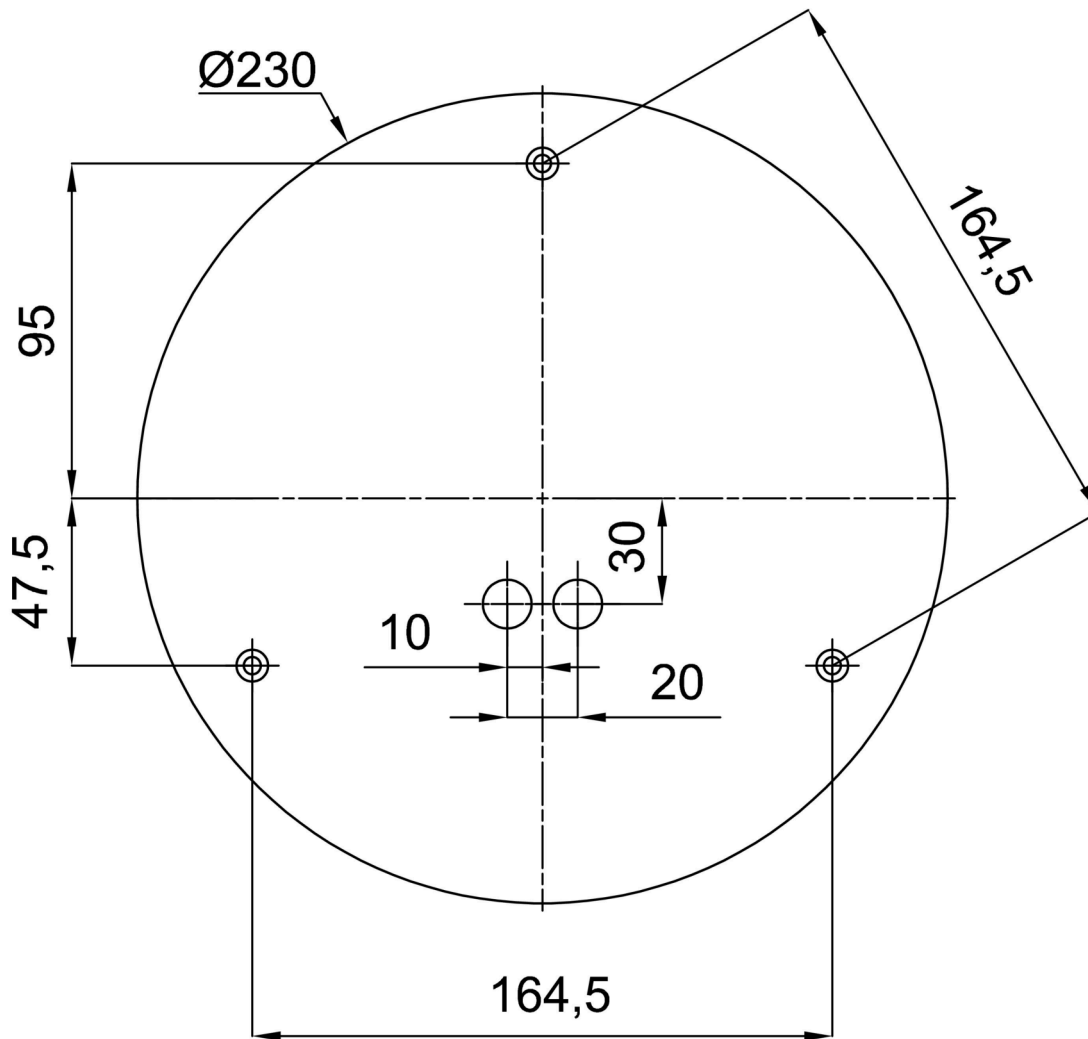

Logistic

EAN	8591728146856
Weight NTTO	7.1 Kg
Weight BTTO	8.9 Kg
Number of cartons	2 pcs
Package volume	0.157 m³
Package 1 width	0.52 m
Package 1 length	0.52 m
Package 1 height	0.53 m
Warranty*	60 months

*The warranty for the batteries is valid for 12 months from the date of purchase.

Installation dimensions: