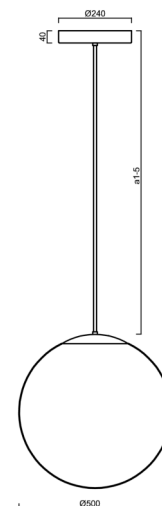

ADRIA P4 HP

LED-5L08E950Z11/098/a5 NK3HST MS 3K##

WWW.OSMONT.CZ

ADRIA P4 HP

Product code: ADR62329

Type: LED-5L08E950Z11/098/a5 NK3HST MS 3K##

Short description of the luminaire: Brass polished | pendant high-power LED light with emergency backup combined (with Self-test) | TRIPLEX OPAL hand blown glass shade| rod pendant 100 cm |

Technical

Types of luminaires	Emergency combined SELFTEST
Mounting type	Suspended - rod
Base material	brass
Shade material	three-layer glass TRIPLEX OPAL
Base color	polished brass
Shade color	white
Holding the shade	steel holder
Mounting location	ceiling
Width	500 mm
Length	500 mm
Height	500 mm
Hinge length	1000 mm
mounting holes (diameter)	3xØ5mm
Cable entrance	2xØ16mm
Energy Class	D
Impact strength	IK01
Operating temperature	from -20°C to +30°C

Eulum data for calculation programs are available at www.osmont.cz.

Logistic

EAN	8591728146849
Weight NTTO	7.35 Kg
Weight BTTO	9.15 Kg
Number of cartons	2 pcs
Package volume	0.157 m ³
Package 1 width	0.52 m
Package 1 length	0.52 m
Package 1 height	0.53 m
Warranty*	60 months

*The warranty for the batteries is valid for 12 months from the date of purchase.

Installation dimensions:

Additional assortment:

Lampshade

Product code	Name	Color	Description	Picture	Drawing
20041	098	white	příslušenství		