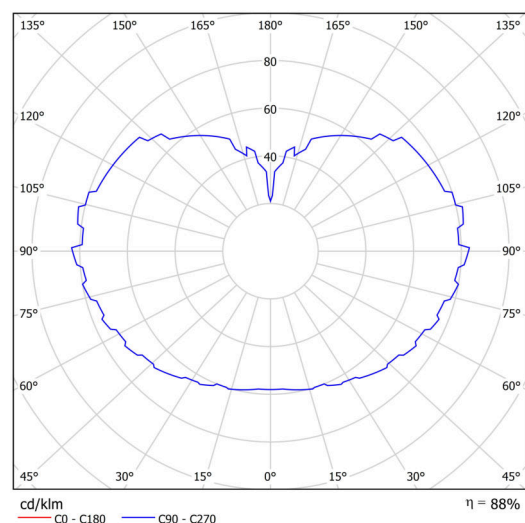

Technical

Types of luminaires	Emergency combined SELFTEST
Mounting type	Suspended - rod
Base material	brass
Shade material	three-layer glass TRIPLEX OPAL
Base color	polished brass
Shade color	white
Holding the shade	steel holder
Mounting location	ceiling
Width	500 mm
Length	500 mm
Height	500 mm
Hinge length	1000 mm
mounting holes (diameter)	3xØ5mm
Cable entrance	2xØ16mm
Energy Class	D
Impact strength	IK01
Operating temperature	from -20°C to +30°C

Electric

Power consumption	59 W
Ingress Protection	IP40
Socket	LED modul
Battery type	LiFePO4
Emergency time	3 hours
SELFTEST	yes
terminal block	snap terminal block

Luminous

Lum. flux of luminaire	8100 lm
Lum. flux of light source	9200 lm
Lum. flux of light source in emergency mode	200 lm
Temperature	3000 K
Rated life time LED L80/B10	100000 hours
CRI	Ra80
MacAdam	3
Blue light hazard	Risk group 0