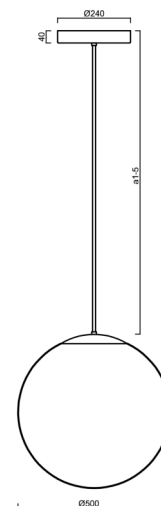

## ADRIA P4 HP

LED-5L08E950Z11/098/a4 NK3HST MS 3K##

[WWW.OSMONT.CZ](http://WWW.OSMONT.CZ)

# ADRIA P4 HP

Product code: ADR62328

Type: LED-5L08E950Z11/098/a4 NK3HST MS 3K##

Short description of the luminaire: Brass polished | pendant high-power LED light with emergency backup combined ( with Self-test) | TRIPLEX OPAL hand blown glass shade| rod pendant 80 cm |

## Technical

Types of luminaires	Emergency combined SELFTEST
Mounting type	Suspended - rod
Base material	brass
Shade material	three-layer glass TRIPLEX OPAL
Base color	polished brass
Shade color	white
Holding the shade	steel holder
Mounting location	ceiling
Width	500 mm
Length	500 mm
Height	500 mm
Hinge length	800 mm
mounting holes (diameter)	3xØ5mm
Cable entrance	2xØ16mm
Energy Class	D
Impact strength	IK01
Operating temperature	from -20°C to +30°C