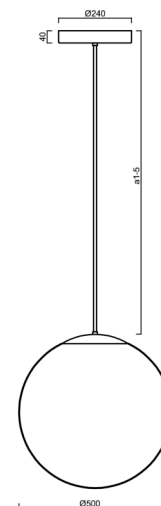

ADRIA P4 HP

LED-5L08E950Z11/098/a3 NK3HST MS 3K##

WWW.OSMONT.CZ

ADRIA P4 HP

Product code: ADR62327

Type: LED-5L08E950Z11/098/a3 NK3HST MS 3K##

Short description of the luminaire: Brass polished | pendant high-power LED light with emergency backup combined (with Self-test) | TRIPLEX OPAL hand blown glass shade| rod pendant 60 cm |

Technical

Types of luminaires	Emergency combined SELFTEST
Mounting type	Suspended - rod
Base material	brass
Shade material	three-layer glass TRIPLEX OPAL
Base color	polished brass
Shade color	white
Holding the shade	steel holder
Mounting location	ceiling
Width	500 mm
Length	500 mm
Height	500 mm
Hinge length	600 mm
mounting holes (diameter)	3xØ5mm
Cable entrance	2xØ16mm
Energy Class	D
Impact strength	IK01
Operating temperature	from -20°C to +30°C

Eulum data for calculation programs are available at www.osmont.cz.

Logistic

EAN	8591728146825
Weight NTTO	7.2 Kg
Weight BTTO	9 Kg
Number of cartons	2 pcs
Package volume	0.157 m ³
Package 1 width	0.52 m
Package 1 length	0.52 m
Package 1 height	0.53 m
Warranty*	60 months

*The warranty for the batteries is valid for 12 months from the date of purchase.

Installation dimensions:

Additional assortment:

Lampshade

Product code	Name	Color	Description	Picture	Drawing
20041	098	white	příslušenství		