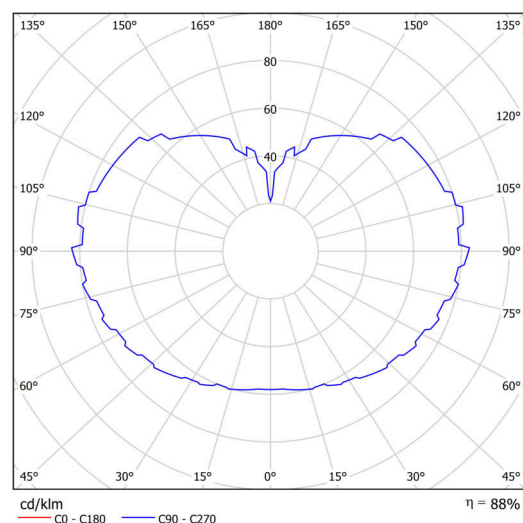

Technical

Types of luminaires	Emergency combined SELFTEST
Mounting type	Suspended - rod
Base material	brass
Shade material	three-layer glass TRIPLEX OPAL
Base color	polished brass
Shade color	white
Holding the shade	steel holder
Mounting location	ceiling
Width	500 mm
Length	500 mm
Height	500 mm
Hinge length	600 mm
mounting holes (diameter)	3xØ5mm
Cable entrance	2xØ16mm
Energy Class	D
Impact strength	IK01
Operating temperature	from -20°C to +30°C

Electric

Power consumption	59 W
Ingress Protection	IP40
Socket	LED modul
Battery type	LiFePO4
Emergency time	3 hours
SELFTEST	yes
terminal block	snap terminal block

Luminous

Lum. flux of luminaire	8100 lm
Lum. flux of light source	9200 lm
Lum. flux of light source in emergency mode	200 lm
Temperature	3000 K
Rated life time LED L80/B10	100000 hours
CRI	Ra80
MacAdam	3
Blue light hazard	Risk group 0