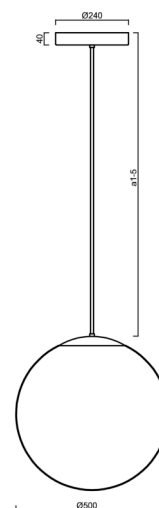

ADRIA P4 HP

LED-5L08E950Z11/098/a2 NK3HST MS 3K##

WWW.OSMONT.CZ

ADRIA P4 HP

Product code: ADR62326

Type: LED-5L08E950Z11/098/a2 NK3HST MS 3K##

Short description of the luminaire: Brass polished | pendant high-power LED light with emergency backup combined (with Self-test) | TRIPLEX OPAL hand blown glass shade| rod pendant 40 cm |

Technical

Types of luminaires	Emergency combined SELFTEST
Mounting type	Suspended - rod
Base material	brass
Shade material	three-layer glass TRIPLEX OPAL
Base color	polished brass
Shade color	white
Holding the shade	steel holder
Mounting location	ceiling
Width	500 mm
Length	500 mm
Height	500 mm
Hinge length	400 mm
mounting holes (diameter)	3xØ5mm
Cable entrance	2xØ16mm
Energy Class	D
Impact strength	IK01
Operating temperature	from -20°C to +30°C

Eulum data for calculation programs are available at www.osmont.cz.

Logistic

EAN	8591728146818
Weight NTTO	7.15 Kg
Weight BTTO	8.95 Kg
Number of cartons	2 pcs
Package volume	0.157 m ³
Package 1 width	0.52 m
Package 1 length	0.52 m
Package 1 height	0.53 m
Warranty*	60 months

*The warranty for the batteries is valid for 12 months from the date of purchase.

Installation dimensions:

Additional assortment:

Lampshade

Product code	Name	Color	Description	Picture	Drawing
20041	098	white	příslušenství		