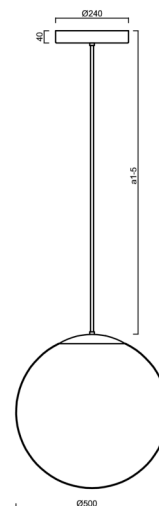

ADRIA P4 HP

LED-5L08E950Z11/098/a1 NK3HST MS 3K##

WWW.OSMONT.CZ

ADRIA P4 HP

Product code: ADR62325

Type: LED-5L08E950Z11/098/a1 NK3HST MS 3K##

Short description of the luminaire: Brass polished | pendant high-power LED light with emergency backup combined (with Self-test) | TRIPLEX OPAL hand blown glass shade| rod pendant 20 cm |

Technical

Types of luminaires	Emergency combined SELFTEST
Mounting type	Suspended - rod
Base material	brass
Shade material	three-layer glass TRIPLEX OPAL
Base color	polished brass
Shade color	white
Holding the shade	steel holder
Mounting location	ceiling
Width	500 mm
Length	500 mm
Height	500 mm
Hinge length	200 mm
mounting holes (diameter)	3xØ5mm
Cable entrance	2xØ16mm
Energy Class	D
Impact strength	IK01
Operating temperature	from -20°C to +30°C

Eulum data for calculation programs are available at www.osmont.cz.

Logistic

EAN	8591728146801
Weight NTTO	7.1 Kg
Weight BTTO	8.9 Kg
Number of cartons	2 pcs
Package volume	0.157 m ³
Package 1 width	0.52 m
Package 1 length	0.52 m
Package 1 height	0.53 m
Warranty*	60 months

*The warranty for the batteries is valid for 12 months from the date of purchase.

Installation dimensions:

Additional assortment:

Lampshade

Product code	Name	Color	Description	Picture	Drawing
20041	098	white	příslušenství		