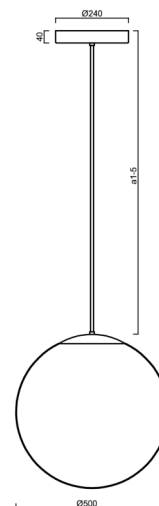

ADRIA P4 HP

LED-5L08E950Z11/098/a5 NK3HST C 3K##

WWW.OSMONT.CZ

ADRIA P4 HP

Product code: ADR62324

Type: LED-5L08E950Z11/098/a5 NK3HST C 3K##

Short description of the luminaire: Black colour | pendant high-power LED light with emergency backup combined (with Self-test) | TRIPLEX OPAL hand blown glass shade| rod pendant 100 cm |

Technical

Types of luminaires	Emergency combined SELFTEST
Mounting type	Suspended - rod
Base material	steel
Shade material	three-layer glass TRIPLEX OPAL
Base color	black Ral9005
Shade color	white
Holding the shade	steel holder
Mounting location	ceiling
Width	500 mm
Length	500 mm
Height	500 mm
Hinge length	1000 mm
mounting holes (diameter)	3xØ5mm
Cable entrance	2xØ16mm
Energy Class	D
Impact strength	IK01
Operating temperature	from -20°C to +30°C

Eulum data for calculation programs are available at www.osmont.cz.

Logistic

EAN	8591728146795
Weight NTTO	7.35 Kg
Weight BTTO	9.15 Kg
Number of cartons	2 pcs
Package volume	0.157 m ³
Package 1 width	0.52 m
Package 1 length	0.52 m
Package 1 height	0.53 m
Warranty*	60 months

*The warranty for the batteries is valid for 12 months from the date of purchase.

Installation dimensions:

Additional assortment:

Lampshade

Product code	Name	Color	Description	Picture	Drawing
20041	098	white	příslušenství		