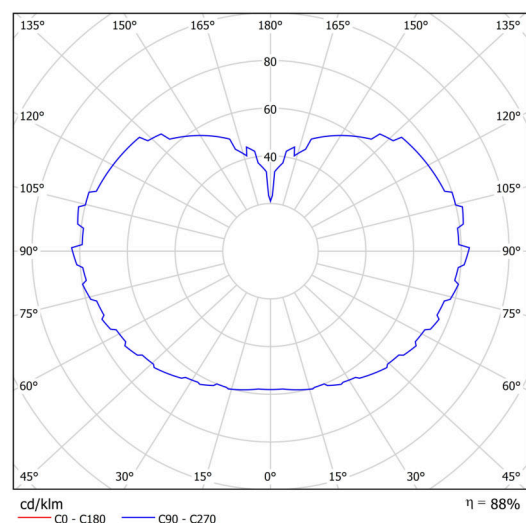

Technical

Types of luminaires	Emergency combined SELFTEST
Mounting type	Suspended - rod
Base material	steel
Shade material	three-layer glass TRIPLEX OPAL
Base color	black Ral9005
Shade color	white
Holding the shade	steel holder
Mounting location	ceiling
Width	500 mm
Length	500 mm
Height	500 mm
Hinge length	1000 mm
mounting holes (diameter)	3xØ5mm
Cable entrance	2xØ16mm
Energy Class	D
Impact strength	IK01
Operating temperature	from -20°C to +30°C

Electric

Power consumption	59 W
Ingress Protection	IP40
Socket	LED modul
Battery type	LiFePO4
Emergency time	3 hours
SELFTEST	yes
terminal block	snap terminal block

Luminous

Lum. flux of luminaire	8100 lm
Lum. flux of light source	9200 lm
Lum. flux of light source in emergency mode	200 lm
Temperature	3000 K
Rated life time LED L80/B10	100000 hours
CRI	Ra80
MacAdam	3
Blue light hazard	Risk group 0