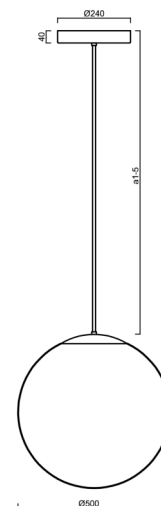

ADRIA P4 HP

LED-5L08E950Z11/098/a2 NK3HST C 3K##

WWW.OSMONT.CZ

ADRIA P4 HP

Product code: ADR62321

Type: LED-5L08E950Z11/098/a2 NK3HST C 3K##

Short description of the luminaire: Black colour | pendant high-power LED light with emergency backup combined (with Self-test) | TRIPLEX OPAL hand blown glass shade| rod pendant 40 cm |

Technical

Types of luminaires	Emergency combined SELFTEST
Mounting type	Suspended - rod
Base material	steel
Shade material	three-layer glass TRIPLEX OPAL
Base color	black Ral9005
Shade color	white
Holding the shade	steel holder
Mounting location	ceiling
Width	500 mm
Length	500 mm
Height	500 mm
Hinge length	400 mm
mounting holes (diameter)	3xØ5mm
Cable entrance	2xØ16mm
Energy Class	D
Impact strength	IK01
Operating temperature	from -20°C to +30°C

Eulum data for calculation programs are available at www.osmont.cz.

Logistic

EAN	8591728146764
Weight NTTO	7.15 Kg
Weight BTTO	8.95 Kg
Number of cartons	2 pcs
Package volume	0.157 m ³
Package 1 width	0.52 m
Package 1 length	0.52 m
Package 1 height	0.53 m
Warranty*	60 months

*The warranty for the batteries is valid for 12 months from the date of purchase.

Installation dimensions:

Additional assortment:

Lampshade

Product code	Name	Color	Description	Picture	Drawing
20041	098	white	příslušenství		