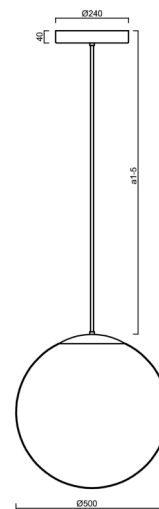

ADRIA P4 HP

LED-5L08E950Z11/098/a1 NK3HST C 3K##

WWW.OSMONT.CZ

ADRIA P4 HP

Product code: ADR62320

Type: LED-5L08E950Z11/098/a1 NK3HST C 3K##

Short description of the luminaire: Black colour | pendant high-power LED light with emergency backup combined (with Self-test) | TRIPLEX OPAL hand blown glass shade| rod pendant 20 cm |

Technical

Types of luminaires	Emergency combined SELFTEST
Mounting type	Suspended - rod
Base material	steel
Shade material	three-layer glass TRIPLEX OPAL
Base color	black Ral9005
Shade color	white
Holding the shade	steel holder
Mounting location	ceiling
Width	500 mm
Length	500 mm
Height	500 mm
Hinge length	200 mm
mounting holes (diameter)	3xØ5mm
Cable entrance	2xØ16mm
Energy Class	D
Impact strength	IK01
Operating temperature	from -20°C to +30°C

Eulum data for calculation programs are available at www.osmont.cz.

Logistic

EAN	8591728146757
Weight NTTO	7.1 Kg
Weight BTTO	8.9 Kg
Number of cartons	2 pcs
Package volume	0.157 m ³
Package 1 width	0.52 m
Package 1 length	0.52 m
Package 1 height	0.53 m
Warranty*	60 months

*The warranty for the batteries is valid for 12 months from the date of purchase.

Installation dimensions:

Additional assortment:

Lampshade

Product code	Name	Color	Description	Picture	Drawing
20041	098	white	příslušenství		