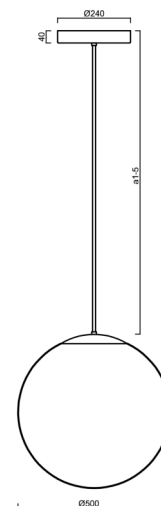

ADRIA P4 HP

LED-5L08E950Z11/098/a5 NK3HST B 3K##

WWW.OSMONT.CZ

ADRIA P4 HP

Product code: ADR62319

Type: LED-5L08E950Z11/098/a5 NK3HST B 3K##

Short description of the luminaire: White colour | pendant high-power LED light with emergency backup combined (with Self-test) | TRIPLEX OPAL hand blown glass shade| rod pendant 100 cm |

Technical

Types of luminaires	Emergency combined SELFTEST
Mounting type	Suspended - rod
Base material	steel
Shade material	three-layer glass TRIPLEX OPAL
Base color	white Ra9003
Shade color	white
Holding the shade	steel holder
Mounting location	ceiling
Width	500 mm
Length	500 mm
Height	500 mm
Hinge length	1000 mm
mounting holes (diameter)	3xØ5mm
Cable entrance	2xØ16mm
Energy Class	D
Impact strength	IK01
Operating temperature	from -20°C to +30°C

Eulum data for calculation programs are available at www.osmont.cz.

Logistic

EAN	8591728146740
Weight NTTO	7.35 Kg
Weight BTTO	9.15 Kg
Number of cartons	2 pcs
Package volume	0.157 m ³
Package 1 width	0.52 m
Package 1 length	0.52 m
Package 1 height	0.53 m
Warranty*	60 months

*The warranty for the batteries is valid for 12 months from the date of purchase.

Installation dimensions:

Additional assortment:

Lampshade

Product code	Name	Color	Description	Picture	Drawing
20041	098	white	příslušenství		