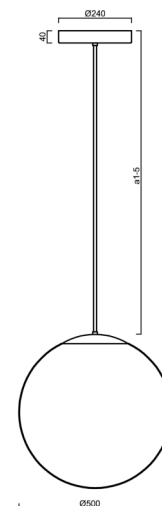

ADRIA P4 HP

LED-5L08E950Z11/098/a2 NK3HST B 3K##

WWW.OSMONT.CZ

ADRIA P4 HP

Product code: ADR62316

Type: LED-5L08E950Z11/098/a2 NK3HST B 3K##

Short description of the luminaire: White colour | pendant high-power LED light with emergency backup combined (with Self-test) | TRIPLEX OPAL hand blown glass shade| rod pendant 40 cm |

Technical

Types of luminaires	Emergency combined SELFTEST
Mounting type	Suspended - rod
Base material	steel
Shade material	three-layer glass TRIPLEX OPAL
Base color	white Ra9003
Shade color	white
Holding the shade	steel holder
Mounting location	ceiling
Width	500 mm
Length	500 mm
Height	500 mm
Hinge length	400 mm
mounting holes (diameter)	3xØ5mm
Cable entrance	2xØ16mm
Energy Class	D
Impact strength	IK01
Operating temperature	from -20°C to +30°C

Eulum data for calculation programs are available at www.osmont.cz.

Logistic

EAN	8591728146719
Weight NTTO	7.15 Kg
Weight BTTO	8.95 Kg
Number of cartons	2 pcs
Package volume	0.157 m ³
Package 1 width	0.52 m
Package 1 length	0.52 m
Package 1 height	0.53 m
Warranty*	60 months

*The warranty for the batteries is valid for 12 months from the date of purchase.

Installation dimensions:

Additional assortment:

Lampshade

Product code	Name	Color	Description	Picture	Drawing
20041	098	white	příslušenství		