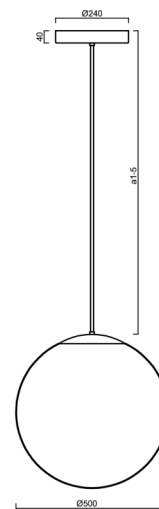

ADRIA P4 HP

LED-5L08E950Z11/098/a1 NK3HST B 3K##

WWW.OSMONT.CZ

ADRIA P4 HP

Product code: ADR62315

Type: LED-5L08E950Z11/098/a1 NK3HST B 3K##

Short description of the luminaire: White colour | pendant high-power LED light with emergency backup combined (with Self-test) | TRIPLEX OPAL hand blown glass shade| rod pendant 20 cm |

Technical

Types of luminaires	Emergency combined SELFTEST
Mounting type	Suspended - rod
Base material	steel
Shade material	three-layer glass TRIPLEX OPAL
Base color	white Ra9003
Shade color	white
Holding the shade	steel holder
Mounting location	ceiling
Width	500 mm
Length	500 mm
Height	500 mm
Hinge length	200 mm
mounting holes (diameter)	3xØ5mm
Cable entrance	2xØ16mm
Energy Class	D
Impact strength	IK01
Operating temperature	from -20°C to +30°C

Eulum data for calculation programs are available at www.osmont.cz.

Logistic

EAN	8591728146702
Weight NTTO	7.1 Kg
Weight BTTO	8.9 Kg
Number of cartons	2 pcs
Package volume	0.157 m ³
Package 1 width	0.52 m
Package 1 length	0.52 m
Package 1 height	0.53 m
Warranty*	60 months

*The warranty for the batteries is valid for 12 months from the date of purchase.

Installation dimensions:

Additional assortment:

Lampshade

Product code	Name	Color	Description	Picture	Drawing
20041	098	white	příslušenství		