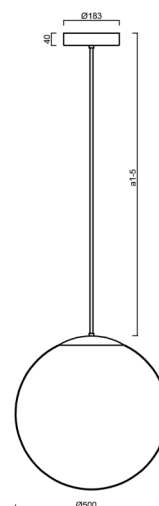

## ADRIA P4 HP

---

LED-5L08E950Z11/098/a1 NB DALI 3K##

[WWW.OSMONT.CZ](http://WWW.OSMONT.CZ)

# ADRIA P4 HP

Product code: ADR62095

Type: LED-5L08E950Z11/098/a1 NB DALI 3K##

Short description of the luminaire: Stainless steel brushed | pendant high-power LED light DALI | TRIPLEX OPAL hand blown glass shade | rod pendant 20 cm |

## Technical

Types of luminaires	Dimmable
Mounting type	Suspended - rod
Base material	stainless steel steel
Shade material	three-layer glass TRIPLEX OPAL
Base color	brushed stainless steel
Shade color	white
Holding the shade	steel holder
Mounting location	ceiling
Width	500 mm
Length	500 mm
Height	500 mm
Diameter	Ø 500 mm
Hinge length	200 mm
mounting holes (diameter)	3xØ5mm
Cable entrance	2xØ16mm
Energy Class	D
Impact strength	IK01
Operating temperature	from -20°C to +30°C