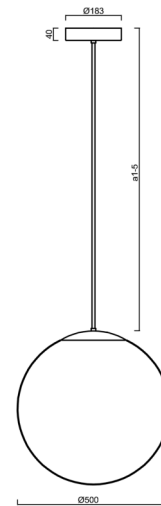

## ADRIA P4 HP

---

LED-5L08E950Z11/098/a5 NB 3K##

[WWW.OSMONT.CZ](http://WWW.OSMONT.CZ)

# ADRIA P4 HP

Product code: ADR62094

Type: LED-5L08E950Z11/098/a5 NB 3K##

Short description of the luminaire: Stainless steel brushed | pendant high-power LED light ON/OFF | TRIPLEX OPAL hand blown glass shade| rod pendant 100 cm |

## Technical

Types of luminaires	Classic on/off
Mounting type	Suspended - rod
Base material	stainless steel steel
Shade material	three-layer glass TRIPLEX OPAL
Base color	brushed stainless steel
Shade color	white
Holding the shade	steel holder
Mounting location	ceiling
Width	500 mm
Length	500 mm
Height	500 mm
Diameter	Ø 500 mm
Hinge length	1000 mm
mounting holes (diameter)	3xØ5mm
Cable entrance	2xØ16mm
Energy Class	D
Impact strength	IK01
Operating temperature	from -20°C to +30°C