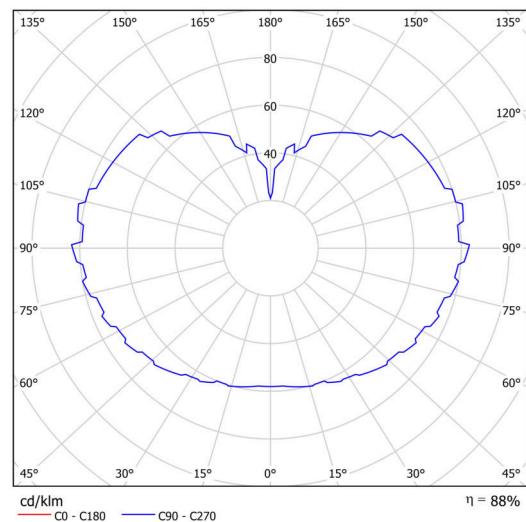

## Technical

Types of luminaires	Classic on/off
Mounting type	Suspended - rod
Base material	stainless steel steel
Shade material	three-layer glass TRIPLEX OPAL
Base color	brushed stainless steel
Shade color	white
Holding the shade	steel holder
Mounting location	ceiling
Width	500 mm
Length	500 mm
Height	500 mm
Diameter	Ø 500 mm
Hinge length	1000 mm
mounting holes (diameter)	3xØ5mm
Cable entrance	2xØ16mm
Energy Class	D
Impact strength	IK01
Operating temperature	from -20°C to +30°C

## Luminous

Lum. flux of luminaire	8100 lm
Lum. flux of light source	9200 lm
Luminaire efficacy	137 lm/W
Temperature	3000 K
Rated life time LED L80/B10	100000 hours
CRI	Ra80
MacAdam	3
Blue light hazard	Risk group 0