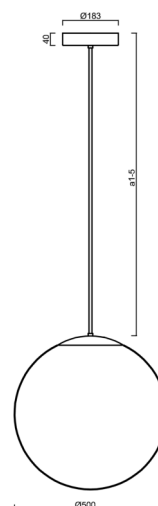

ADRIA P4 HP

LED-5L08E950Z11/098/a3 NL 3K##

WWW.OSMONT.CZ

ADRIA P4 HP

Product code: ADR62082

Type: LED-5L08E950Z11/098/a3 NL 3K##

Short description of the luminaire: Stainless steel polished | pendant high-power LED light ON/OFF | TRIPLEX OPAL hand blown glass shade | rod pendant 60 cm |

Technical

Types of luminaires	Classic on/off
Mounting type	Suspended - rod
Base material	stainless steel steel
Shade material	three-layer glass TRIPLEX OPAL
Base color	polished stainless steel
Shade color	white
Holding the shade	steel holder
Mounting location	ceiling
Width	500 mm
Length	500 mm
Height	500 mm
Diameter	Ø 500 mm
Hinge length	600 mm
mounting holes (diameter)	3xØ5mm
Cable entrance	2xØ16mm
Energy Class	D
Impact strength	IK01
Operating temperature	from -20°C to +30°C

Eulum data for calculation programs are available at

Logistic

EAN	8591728056964
Weight NTTO	7.2 Kg
Weight BTTO	9 Kg
Number of cartons	2 pcs
Package volume	0.157 m ³
Package 1 width	0.52 m
Package 1 length	0.52 m
Package 1 height	0.53 m
Warranty*	60 months

*The warranty for the batteries is valid for 12 months from the date of purchase.

Installation dimensions:

Additional assortment:

Lampshade

Product code	Name	Color	Description	Picture	Drawing
20041	098	white	příslušenství		