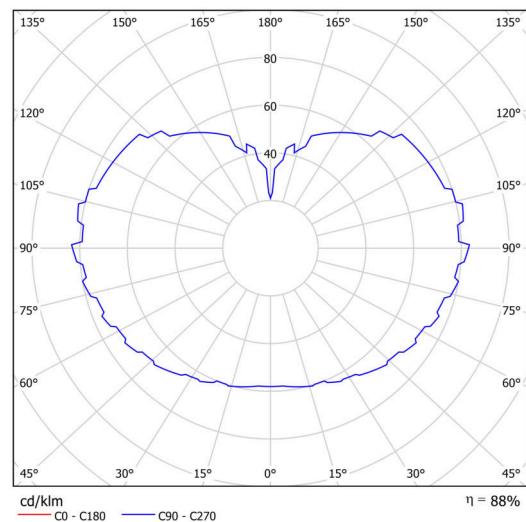

Technical

Types of luminaires	Classic on/off
Mounting type	Suspended - rod
Base material	stainless steel steel
Shade material	three-layer glass TRIPLEX OPAL
Base color	polished stainless steel
Shade color	white
Holding the shade	steel holder
Mounting location	ceiling
Width	500 mm
Length	500 mm
Height	500 mm
Diameter	Ø 500 mm
Hinge length	200 mm
mounting holes (diameter)	3xØ5mm
Cable entrance	2xØ16mm
Energy Class	D
Impact strength	IK01
Operating temperature	from -20°C to +30°C

Luminous

Lum. flux of luminaire	8100 lm
Lum. flux of light source	9200 lm
Luminaire efficacy	137 lm/W
Temperature	3000 K
Rated life time LED L80/B10	100000 hours
CRI	Ra80
MacAdam	3
Blue light hazard	Risk group 0