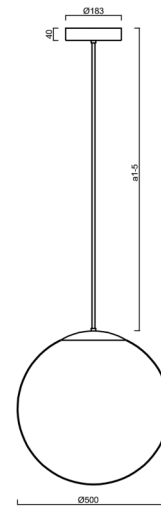

ADRIA P4 HP

LED-5L08E950Z11/098/a3 MS 3K##

WWW.OSMONT.CZ

ADRIA P4 HP

Product code: ADR62072

Type: LED-5L08E950Z11/098/a3 MS 3K##

Short description of the luminaire: Brass polished | pendant high-power LED light ON/OFF | TRIPLEX OPAL hand blown glass shade | rod pendant 60 cm |

Technical

Types of luminaires	Classic on/off
Mounting type	Suspended - rod
Base material	brass
Shade material	three-layer glass TRIPLEX OPAL
Base color	polished brass
Shade color	white
Holding the shade	steel holder
Mounting location	ceiling
Width	500 mm
Length	500 mm
Height	500 mm
Diameter	Ø 500 mm
Hinge length	600 mm
mounting holes (diameter)	3xØ5mm
Cable entrance	2xØ16mm
Energy Class	D
Impact strength	IK01
Operating temperature	from -20°C to +30°C

Eulum data for calculation programs are available at

Logistic

EAN	8591728056865
Weight NTTO	7.2 Kg
Weight BTTO	9 Kg
Number of cartons	2 pcs
Package volume	0.157 m ³
Package 1 width	0.52 m
Package 1 length	0.52 m
Package 1 height	0.53 m
Warranty*	60 months

*The warranty for the batteries is valid for 12 months from the date of purchase.

Installation dimensions:

Additional assortment:

Lampshade

Product code	Name	Color	Description	Picture	Drawing
20041	098	white	příslušenství		