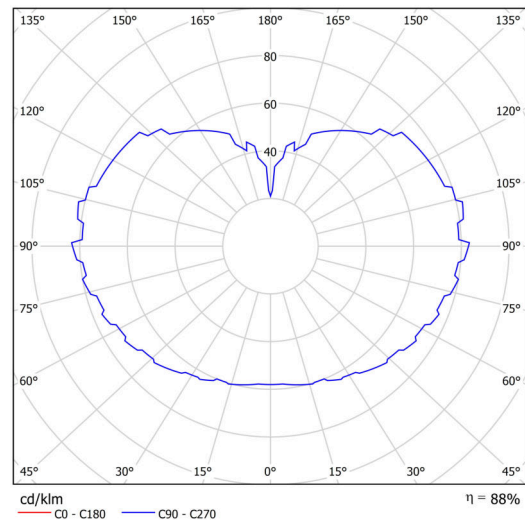

Technical

Types of luminaires	Classic on/off
Mounting type	Suspended - rod
Base material	brass
Shade material	three-layer glass TRIPLEX OPAL
Base color	polished brass
Shade color	white
Holding the shade	steel holder
Mounting location	ceiling
Width	500 mm
Length	500 mm
Height	500 mm
Diameter	Ø 500 mm
Hinge length	400 mm
mounting holes (diameter)	3xØ5mm
Cable entrance	2xØ16mm
Energy Class	D
Impact strength	IK01
Operating temperature	from -20°C to +30°C

Luminous

Lum. flux of luminaire	8100 lm
Lum. flux of light source	9200 lm
Luminaire efficacy	137 lm/W
Temperature	3000 K
Rated life time LED L80/B10	100000 hours
CRI	Ra80
MacAdam	3
Blue light hazard	Risk group 0