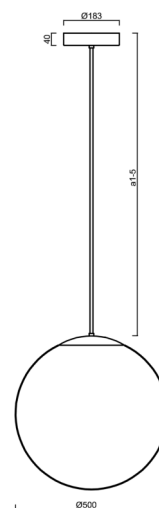

## ADRIA P4 HP

---

LED-5L08E950Z11/098/a1 MS 3K##

[WWW.OSMONT.CZ](http://WWW.OSMONT.CZ)

# ADRIA P4 HP

Product code: ADR62070

Type: LED-5L08E950Z11/098/a1 MS 3K##

Short description of the luminaire: Brass polished | pendant high-power LED light ON/OFF | TRIPLEX OPAL hand blown glass shade | rod pendant 20 cm |

## Technical

Types of luminaires	Classic on/off
Mounting type	Suspended - rod
Base material	brass
Shade material	three-layer glass TRIPLEX OPAL
Base color	polished brass
Shade color	white
Holding the shade	steel holder
Mounting location	ceiling
Width	500 mm
Length	500 mm
Height	500 mm
Diameter	Ø 500 mm
Hinge length	200 mm
mounting holes (diameter)	3xØ5mm
Cable entrance	2xØ16mm
Energy Class	D
Impact strength	IK01
Operating temperature	from -20°C to +30°C