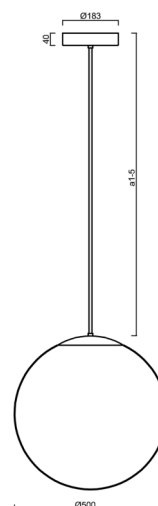

## **ADRIA P4 HP**

---

LED-5L08E950Z11/098/a5 C 3K##

[WWW.OSMONT.CZ](http://WWW.OSMONT.CZ)

# ADRIA P4 HP

Product code: ADR62064

Type: LED-5L08E950Z11/098/a5 C 3K##

Short description of the luminaire: Black colour | pendant high-power LED light ON/OFF | TRIPLEX OPAL hand blown glass shade | rod pendant 100 cm |

## Technical

Types of luminaires	Classic on/off
Mounting type	Suspended - rod
Base material	steel
Shade material	three-layer glass TRIPLEX OPAL
Base color	black Ral9005
Shade color	white
Holding the shade	steel holder
Mounting location	ceiling
Width	500 mm
Length	500 mm
Height	500 mm
Diameter	Ø 500 mm
Hinge length	1000 mm
mounting holes (diameter)	3xØ5mm
Cable entrance	2xØ16mm
Energy Class	D
Impact strength	IK01
Operating temperature	from -20°C to +30°C