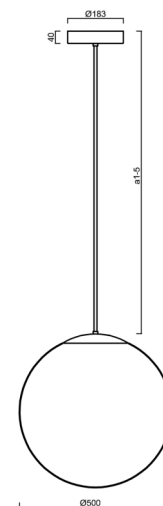

ADRIA P4 HP

LED-5L08E950Z11/098/a3 C 3K##

WWW.OSMONT.CZ

ADRIA P4 HP

Product code: ADR62062

Type: LED-5L08E950Z11/098/a3 C 3K##

Short description of the luminaire: Black colour | pendant high-power LED light ON/OFF | TRIPLEX OPAL hand blown glass shade | rod pendant 60 cm |

Technical

Types of luminaires	Classic on/off
Mounting type	Suspended - rod
Base material	steel
Shade material	three-layer glass TRIPLEX OPAL
Base color	black Ral9005
Shade color	white
Holding the shade	steel holder
Mounting location	ceiling
Width	500 mm
Length	500 mm
Height	500 mm
Diameter	Ø 500 mm
Hinge length	600 mm
mounting holes (diameter)	3xØ5mm
Cable entrance	2xØ16mm
Energy Class	D
Impact strength	IK01
Operating temperature	from -20°C to +30°C

Eulum data for calculation programs are available at

Logistic

EAN	8591728056766
Weight NTTO	7.2 Kg
Weight BTTO	9 Kg
Number of cartons	2 pcs
Package volume	0.157 m ³
Package 1 width	0.52 m
Package 1 length	0.52 m
Package 1 height	0.53 m
Warranty*	60 months

*The warranty for the batteries is valid for 12 months from the date of purchase.

Installation dimensions:

Additional assortment:

Lampshade

Product code	Name	Color	Description	Picture	Drawing
20041	098	white	příslušenství		