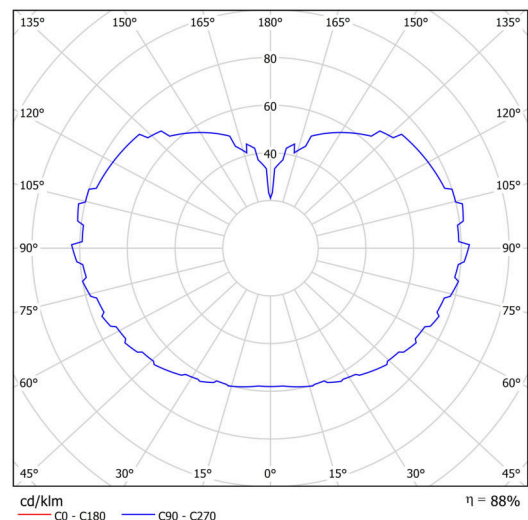

Technical

Types of luminaires	Classic on/off
Mounting type	Suspended - rod
Base material	steel
Shade material	three-layer glass TRIPLEX OPAL
Base color	black Ral9005
Shade color	white
Holding the shade	steel holder
Mounting location	ceiling
Width	500 mm
Length	500 mm
Height	500 mm
Diameter	Ø 500 mm
Hinge length	600 mm
mounting holes (diameter)	3xØ5mm
Cable entrance	2xØ16mm
Energy Class	D
Impact strength	IK01
Operating temperature	from -20°C to +30°C

Luminous

Lum. flux of luminaire	8100 lm
Lum. flux of light source	9200 lm
Luminaire efficacy	137 lm/W
Temperature	3000 K
Rated life time LED L80/B10	100000 hours
CRI	Ra80
MacAdam	3
Blue light hazard	Risk group 0