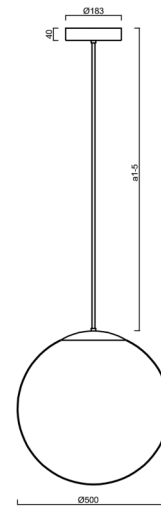

ADRIA P4 HP

LED-5L08E950Z11/098/a2 B DALI 3K##

WWW.OSMONT.CZ

ADRIA P4 HP

Product code: ADR62056

Type: LED-5L08E950Z11/098/a2 B DALI 3K##

Short description of the luminaire: White colour | pendant high-power LED light DALI | TRIPLEX OPAL hand blown glass shade | rod pendant 40 cm |

Technical

Types of luminaires	Dimmable
Mounting type	Suspended - rod
Base material	steel
Shade material	three-layer glass TRIPLEX OPAL
Base color	white Ral9003
Shade color	white
Holding the shade	steel holder
Mounting location	ceiling
Width	500 mm
Length	500 mm
Height	500 mm
Diameter	Ø 500 mm
Hinge length	400 mm
mounting holes (diameter)	3xØ5mm
Cable entrance	2xØ16mm
Energy Class	D
Impact strength	IK01
Operating temperature	from -20°C to +30°C

Eulum data for calculation programs are available at

Logistic

EAN	8591728056704
Weight NTTO	7.15 Kg
Weight BTTO	8.95 Kg
Number of cartons	2 pcs
Package volume	0.157 m ³
Package 1 width	0.52 m
Package 1 length	0.52 m
Package 1 height	0.53 m
Warranty*	60 months

*The warranty for the batteries is valid for 12 months from the date of purchase.

Installation dimensions:

Additional assortment:

Lampshade

Product code	Name	Color	Description	Picture	Drawing
20041	098	white	příslušenství		