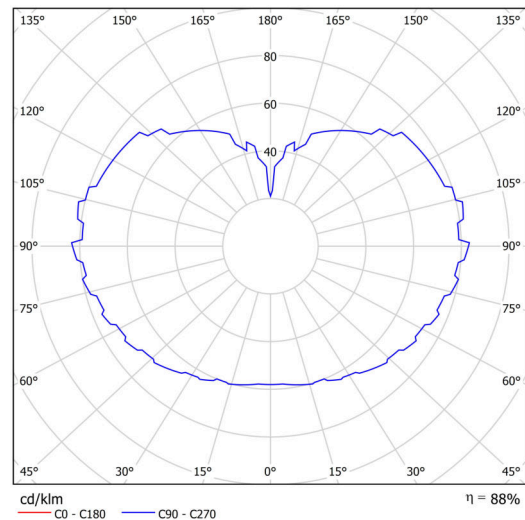

Technical

Types of luminaires	Dimmable
Mounting type	Suspended - rod
Base material	steel
Shade material	three-layer glass TRIPLEX OPAL
Base color	white Ral9003
Shade color	white
Holding the shade	steel holder
Mounting location	ceiling
Width	500 mm
Length	500 mm
Height	500 mm
Diameter	Ø 500 mm
Hinge length	400 mm
mounting holes (diameter)	3xØ5mm
Cable entrance	2xØ16mm
Energy Class	D
Impact strength	IK01
Operating temperature	from -20°C to +30°C

Luminous

Lum. flux of luminaire	8100 lm
Lum. flux of light source	9200 lm
Luminaire efficacy	137 lm/W
Temperature	3000 K
Rated life time LED L80/B10	100000 hours
CRI	Ra80
MacAdam	3
Blue light hazard	Risk group 0