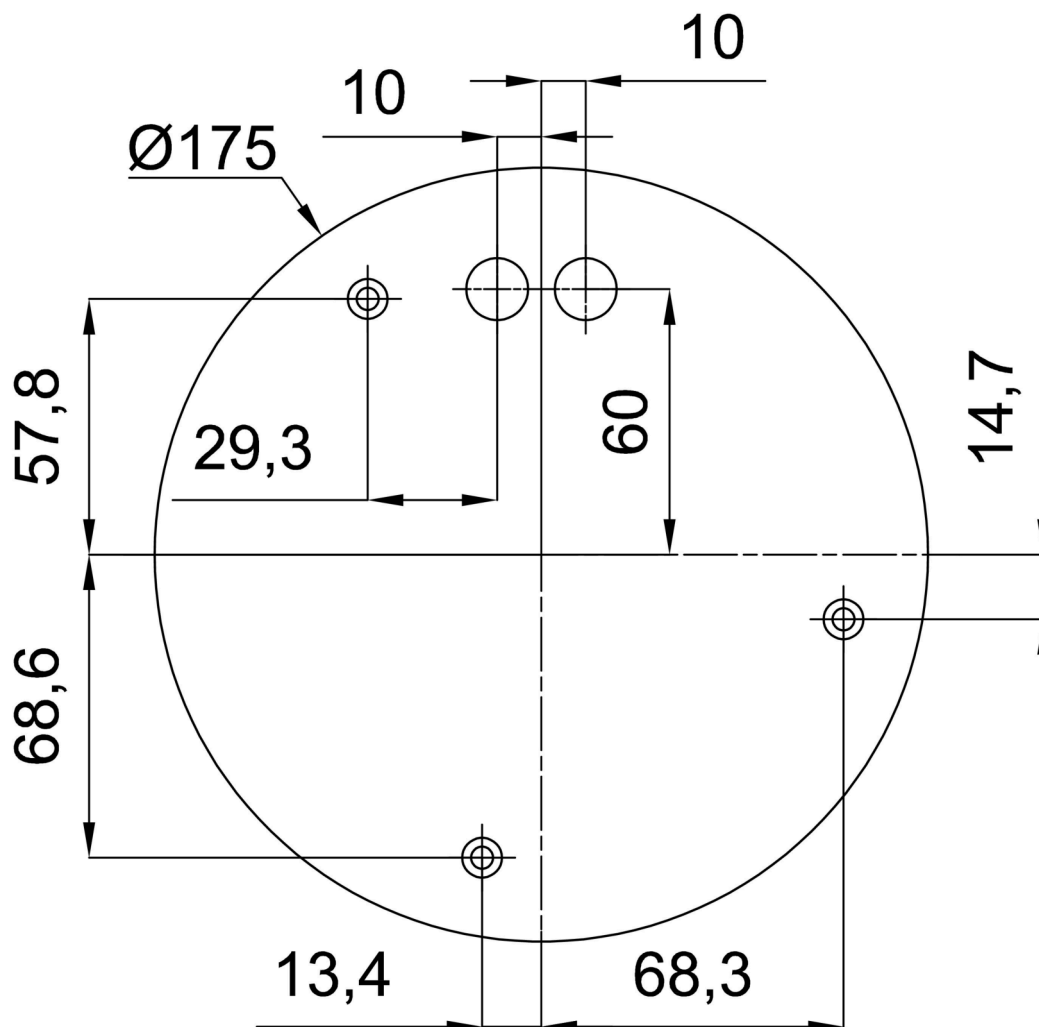

Logistic

EAN	8591728056698
Weight NTTO	7.1 Kg
Weight BTTO	8.9 Kg
Number of cartons	2 pcs
Package volume	0.157 m³
Package 1 width	0.52 m
Package 1 length	0.52 m
Package 1 height	0.53 m
Warranty*	60 months

*The warranty for the batteries is valid for 12 months from the date of purchase.

Installation dimensions: