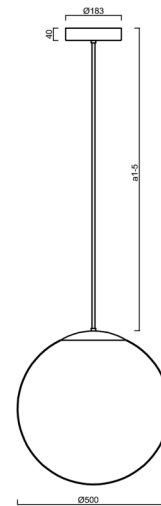

## **ADRIA P4 HP**

---

LED-5L08E950Z11/098/a1 B DALI 3K##

[WWW.OSMONT.CZ](http://WWW.OSMONT.CZ)

# ADRIA P4 HP

Product code: ADR62055

Type: LED-5L08E950Z11/098/a1 B DALI 3K##

Short description of the luminaire: White colour | pendant high-power LED light DALI | TRIPLEX OPAL hand blown glass shade | rod pendant 20 cm |

## Technical

Types of luminaires	Dimmable
Mounting type	Suspended - rod
Base material	steel
Shade material	three-layer glass TRIPLEX OPAL
Base color	white Ral9003
Shade color	white
Holding the shade	steel holder
Mounting location	ceiling
Width	500 mm
Length	500 mm
Height	500 mm
Diameter	Ø 500 mm
Hinge length	200 mm
mounting holes (diameter)	3xØ5mm
Cable entrance	2xØ16mm
Energy Class	D
Impact strength	IK01
Operating temperature	from -20°C to +30°C