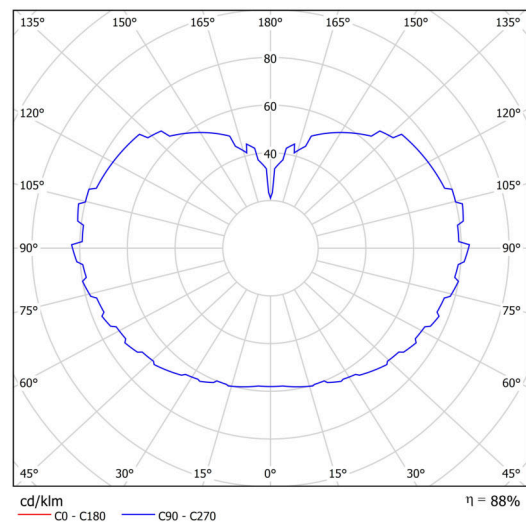

Technical

Types of luminaires	Classic on/off
Mounting type	Suspended - rod
Base material	steel
Shade material	three-layer glass TRIPLEX OPAL
Base color	white Ral9003
Shade color	white
Holding the shade	steel holder
Mounting location	ceiling
Width	500 mm
Length	500 mm
Height	500 mm
Diameter	Ø 500 mm
Hinge length	1000 mm
mounting holes (diameter)	3xØ5mm
Cable entrance	2xØ16mm
Energy Class	D
Impact strength	IK01
Operating temperature	from -20°C to +30°C

Luminous

Lum. flux of luminaire	8100 lm
Lum. flux of light source	9200 lm
Luminaire efficacy	137 lm/W
Temperature	3000 K
Rated life time LED L80/B10	100000 hours
CRI	Ra80
MacAdam	3
Blue light hazard	Risk group 0