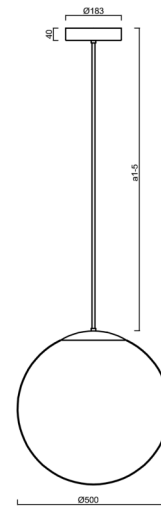

ADRIA P4 HP

LED-5L08E950Z11/098/a5 B 3K##

WWW.OSMONT.CZ

ADRIA P4 HP

Product code: ADR62054

Type: LED-5L08E950Z11/098/a5 B 3K##

Short description of the luminaire: White colour | pendant high-power LED light ON/OFF | TRIPLEX OPAL hand blown glass shade | rod pendant 100 cm |

Technical

Types of luminaires	Classic on/off
Mounting type	Suspended - rod
Base material	steel
Shade material	three-layer glass TRIPLEX OPAL
Base color	white Ral9003
Shade color	white
Holding the shade	steel holder
Mounting location	ceiling
Width	500 mm
Length	500 mm
Height	500 mm
Diameter	Ø 500 mm
Hinge length	1000 mm
mounting holes (diameter)	3xØ5mm
Cable entrance	2xØ16mm
Energy Class	D
Impact strength	IK01
Operating temperature	from -20°C to +30°C

Eulum data for calculation programs are available at

Logistic

EAN	8591728056681
Weight NTTO	7.35 Kg
Weight BTTO	9.15 Kg
Number of cartons	2 pcs
Package volume	0.157 m ³
Package 1 width	0.52 m
Package 1 length	0.52 m
Package 1 height	0.53 m
Warranty*	60 months

*The warranty for the batteries is valid for 12 months from the date of purchase.

Installation dimensions:

Additional assortment:

Lampshade

Product code	Name	Color	Description	Picture	Drawing
20041	098	white	příslušenství		