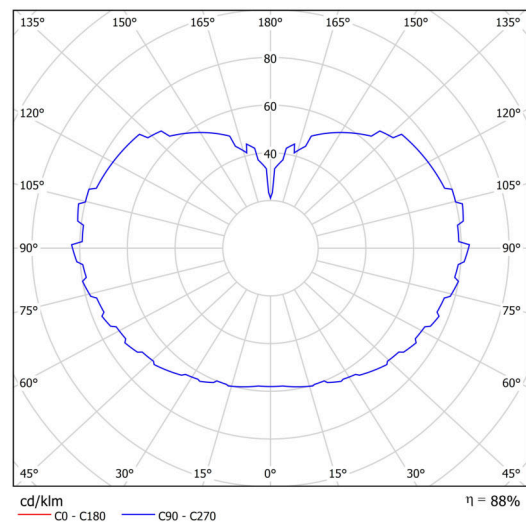

Technical

Types of luminaires	Classic on/off
Mounting type	Suspended - rod
Base material	steel
Shade material	three-layer glass TRIPLEX OPAL
Base color	white Ral9003
Shade color	white
Holding the shade	steel holder
Mounting location	ceiling
Width	500 mm
Length	500 mm
Height	500 mm
Diameter	Ø 500 mm
Hinge length	400 mm
mounting holes (diameter)	3xØ5mm
Cable entrance	2xØ16mm
Energy Class	D
Impact strength	IK01
Operating temperature	from -20°C to +30°C

Luminous

Lum. flux of luminaire	8100 lm
Lum. flux of light source	9200 lm
Luminaire efficacy	137 lm/W
Temperature	3000 K
Rated life time LED L80/B10	100000 hours
CRI	Ra80
MacAdam	3
Blue light hazard	Risk group 0