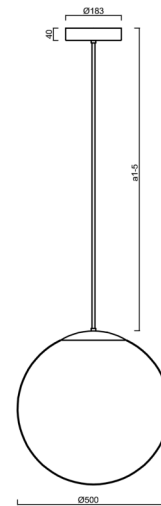

ADRIA P4 HP

LED-5L08E950Z11/098/a2 B 3K##

WWW.OSMONT.CZ

ADRIA P4 HP

Product code: ADR62051

Type: LED-5L08E950Z11/098/a2 B 3K##

Short description of the luminaire: White colour | pendant high-power LED light ON/OFF | TRIPLEX OPAL hand blown glass shade | rod pendant 40 cm |

Technical

Types of luminaires	Classic on/off
Mounting type	Suspended - rod
Base material	steel
Shade material	three-layer glass TRIPLEX OPAL
Base color	white Ral9003
Shade color	white
Holding the shade	steel holder
Mounting location	ceiling
Width	500 mm
Length	500 mm
Height	500 mm
Diameter	Ø 500 mm
Hinge length	400 mm
mounting holes (diameter)	3xØ5mm
Cable entrance	2xØ16mm
Energy Class	D
Impact strength	IK01
Operating temperature	from -20°C to +30°C

Eulum data for calculation programs are available at

Logistic

EAN	8591728056650
Weight NTTO	7.15 Kg
Weight BTTO	8.95 Kg
Number of cartons	2 pcs
Package volume	0.157 m ³
Package 1 width	0.52 m
Package 1 length	0.52 m
Package 1 height	0.53 m
Warranty*	60 months

*The warranty for the batteries is valid for 12 months from the date of purchase.

Installation dimensions:

Additional assortment:

Lampshade

Product code	Name	Color	Description	Picture	Drawing
20041	098	white	příslušenství		