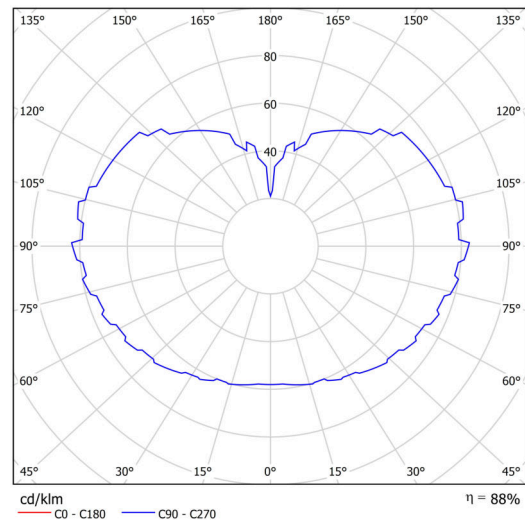

Luminous

Lum. flux of luminaire	8100 lm
Lum. flux of light source	9200 lm
Luminaire efficacy	137 lm/W
Temperature	3000 K
Rated life time LED L80/B10	100000 hours
CRI	Ra80
MacAdam	3
Blue light hazard	Risk group 0