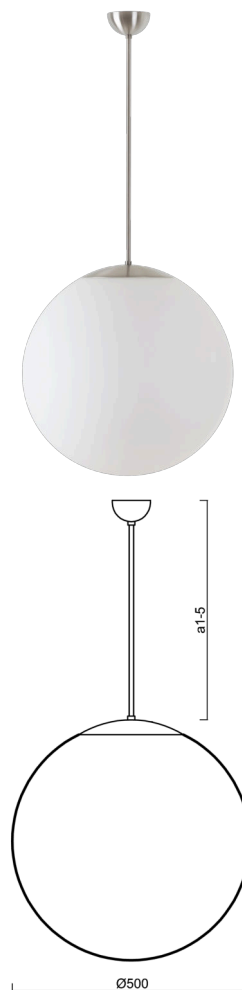

ADRIA P4

LED-5L07E900Z11/098/a4 NK3HST NB 4K##

WWW.OSMONT.CZ

ADRIA P4

Product code: ADR62788

Type: LED-5L07E900Z11/098/a4 NK3HST NB 4K##

Short description of the luminaire: Stainless steel brushed | pendant LED light with emergency backup combined (with Self-test) | TRIPLEX OPAL hand blown glass shade| rod pendant 80 cm |

Technical

Types of luminaires	Emergency combined SELFTEST
Mounting type	Suspended - rod
Base material	stainless steel steel
Shade material	three-layer glass TRIPLEX OPAL
Base color	brushed stainless steel
Shade color	white
Holding the shade	folding system
Mounting location	ceiling
Width	500 mm
Length	500 mm
Height	500 mm
Hinge length	800 mm
mounting holes (diameter)	none
Cable entrance	none
Energy Class	D
Impact strength	IK01
Operating temperature	from -20°C to +30°C