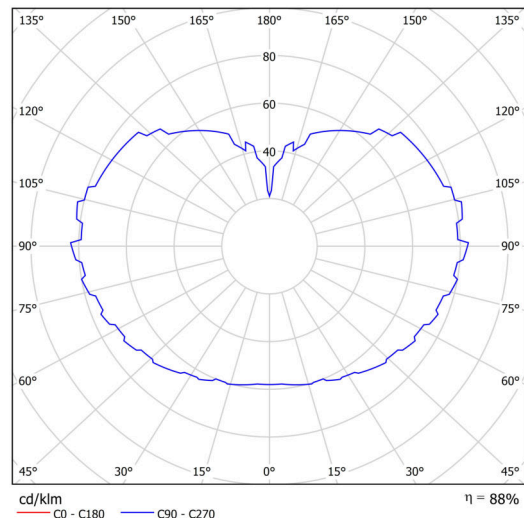

Luminous

Lum. flux of luminaire	6120 lm
Lum. flux of light source	6960 lm
Lum. flux of light source in emergency mode	200 lm
Temperature	4000 K
Rated life time LED L80/B10	100000 hours
CRI	Ra80
MacAdam	3
Blue light hazard	Risk group 0

Eulum data for calculation programs are available at www.osmont.cz.