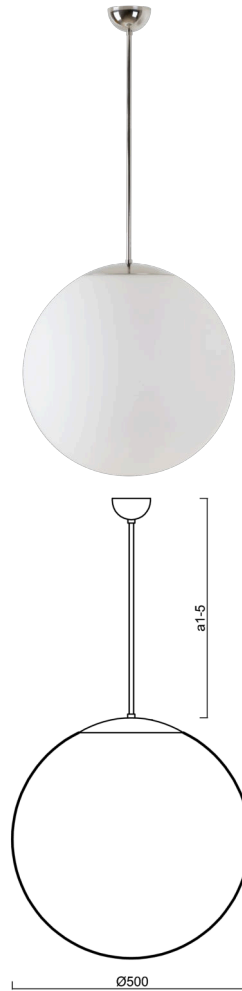

ADRIA P4

LED-5L07E900Z11/098/a1 NK3HST NL 4K##

WWW.OSMONT.CZ

ADRIA P4

Product code: ADR62780

Type: LED-5L07E900Z11/098/a1 NK3HST NL 4K##

Short description of the luminaire: Stainless steel polished | pendant LED light with emergency backup combined (with Self-test) | TRIPLEX OPAL hand blown glass shade| rod pendant 20 cm |

Technical

Types of luminaires	Emergency combined SELFTEST
Mounting type	Suspended - rod
Base material	stainless steel steel
Shade material	three-layer glass TRIPLEX OPAL
Base color	polished stainless steel
Shade color	white
Holding the shade	folding system
Mounting location	ceiling
Width	500 mm
Length	500 mm
Height	500 mm
Hinge length	200 mm
mounting holes (diameter)	none
Cable entrance	none
Energy Class	D
Impact strength	IK01
Operating temperature	from -20°C to +30°C

Electric

Power consumption	41 W
Ingress Protection	IP40
Socket	LED modul
Battery type	LiFePO4
Emergency time	3 hours
SELFTEST	yes
terminal block	none

Luminous

Lum. flux of luminaire	6120 lm
Lum. flux of light source	6960 lm
Lum. flux of light source in emergency mode	200 lm
Temperature	4000 K
Rated life time LED L80/B10	100000 hours
CRI	Ra80
MacAdam	3
Blue light hazard	Risk group 0