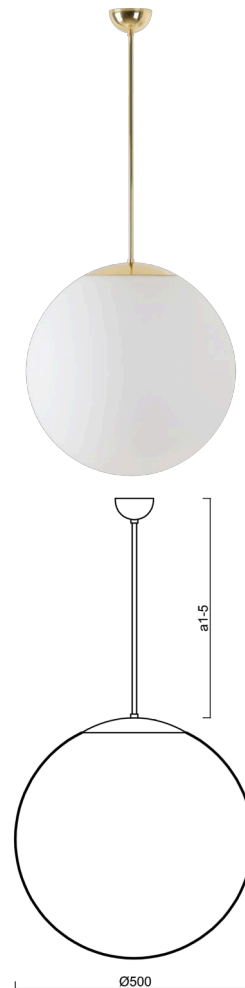

ADRIA P4

LED-5L07E900Z11/098/a3 NK3HST MS 4K##

WWW.OSMONT.CZ

ADRIA P4

Product code: ADR62777

Type: LED-5L07E900Z11/098/a3 NK3HST MS 4K##

Short description of the luminaire: Brass polished | pendant LED light with emergency backup combined (with Self-test) | TRIPLEX OPAL hand blown glass shade| rod pendant 60 cm |

Technical

Types of luminaires	Emergency combined SELFTEST
Mounting type	Suspended - rod
Base material	brass
Shade material	three-layer glass TRIPLEX OPAL
Base color	polished brass
Shade color	white
Holding the shade	folding system
Mounting location	ceiling
Width	500 mm
Length	500 mm
Height	500 mm
Hinge length	600 mm
mounting holes (diameter)	none
Cable entrance	none
Energy Class	D
Impact strength	IK01
Operating temperature	from -20°C to +30°C