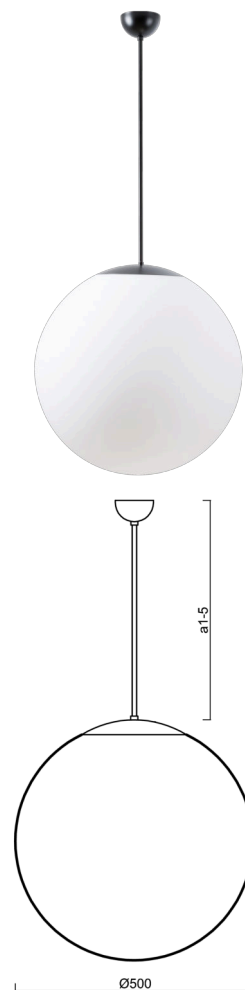

ADRIA P4

LED-5L07E900Z11/098/a5 NK3HST C 4K##

WWW.OSMONT.CZ

ADRIA P4

Product code: ADR62774

Type: LED-5L07E900Z11/098/a5 NK3HST C 4K##

Short description of the luminaire: Black colour | pendant LED light with emergency backup combined (with Self-test) | TRIPLEX OPAL hand blown glass shade| rod pendant 100 cm |

Technical

Types of luminaires	Emergency combined SELFTEST
Mounting type	Suspended - rod
Base material	steel
Shade material	three-layer glass TRIPLEX OPAL
Base color	black Ral9005
Shade color	white
Holding the shade	folding system
Mounting location	ceiling
Width	500 mm
Length	500 mm
Height	500 mm
Hinge length	1000 mm
mounting holes (diameter)	none
Cable entrance	none
Energy Class	D
Impact strength	IK01
Operating temperature	from -20°C to +30°C