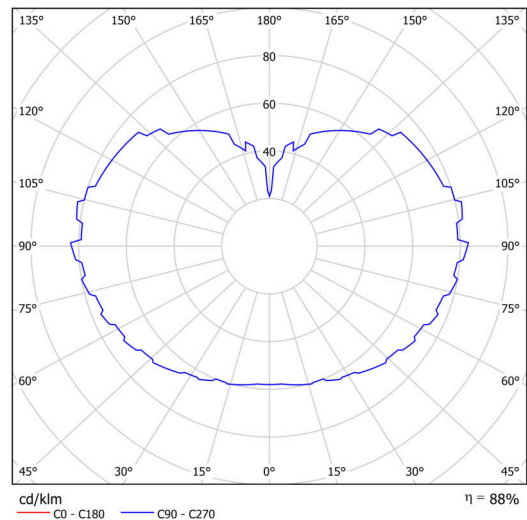

Luminous

Lum. flux of luminaire	6120 lm
Lum. flux of light source	6960 lm
Lum. flux of light source in emergency mode	200 lm
Temperature	4000 K
Rated life time LED L80/B10	100000 hours
CRI	Ra80
MacAdam	3
Blue light hazard	Risk group 0

Eulum data for calculation programs are available at www.osmont.cz.