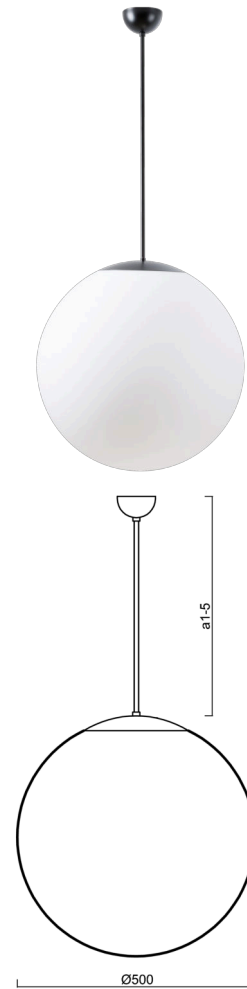

## ADRIA P4

---

LED-5L07E900Z11/098/a3 NK3HST C 4K##

[WWW.OSMONT.CZ](http://WWW.OSMONT.CZ)

# ADRIA P4

Product code: ADR62772

Type: LED-5L07E900Z11/098/a3 NK3HST C 4K##

Short description of the luminaire: Black colour | pendant LED light with emergency backup combined ( with Self-test) | TRIPLEX OPAL hand blown glass shade| rod pendant 60 cm |

## Technical

Types of luminaires	Emergency combined SELFTEST
Mounting type	Suspended - rod
Base material	steel
Shade material	three-layer glass TRIPLEX OPAL
Base color	black Ral9005
Shade color	white
Holding the shade	folding system
Mounting location	ceiling
Width	500 mm
Length	500 mm
Height	500 mm
Hinge length	600 mm
mounting holes (diameter)	none
Cable entrance	none
Energy Class	D
Impact strength	IK01
Operating temperature	from -20°C to +30°C