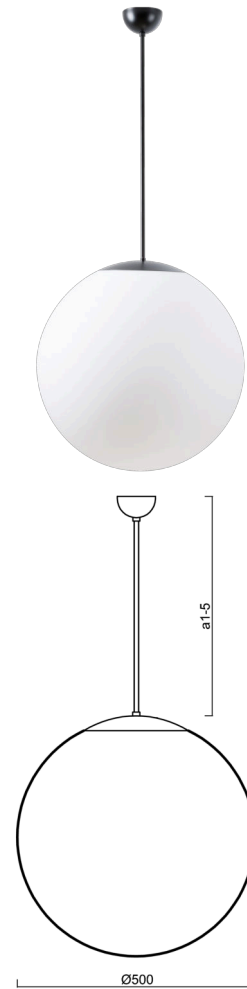

## ADRIA P4

---

LED-5L07E900Z11/098/a2 NK3HST C 4K##

[WWW.OSMONT.CZ](http://WWW.OSMONT.CZ)

# ADRIA P4

Product code: ADR62771

Type: LED-5L07E900Z11/098/a2 NK3HST C 4K##

Short description of the luminaire: Black colour | pendant LED light with emergency backup combined ( with Self-test) | TRIPLEX OPAL hand blown glass shade| rod pendant 40 cm |

## Technical

Types of luminaires	Emergency combined SELFTEST
Mounting type	Suspended - rod
Base material	steel
Shade material	three-layer glass TRIPLEX OPAL
Base color	black Ral9005
Shade color	white
Holding the shade	folding system
Mounting location	ceiling
Width	500 mm
Length	500 mm
Height	500 mm
Hinge length	400 mm
mounting holes (diameter)	none
Cable entrance	none
Energy Class	D
Impact strength	IK01
Operating temperature	from -20°C to +30°C