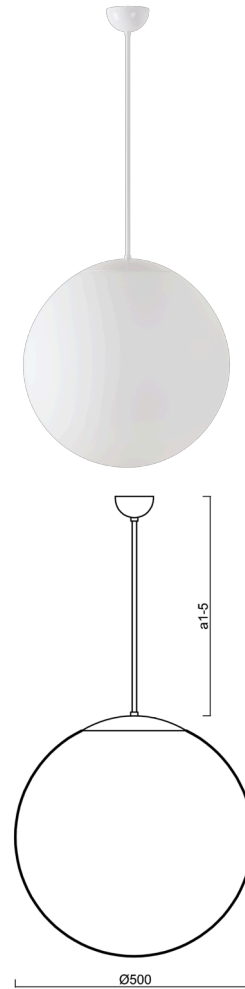

## ADRIA P4

---

LED-5L07E900Z11/098/a4 NK3HST B 4K##

[WWW.OSMONT.CZ](http://WWW.OSMONT.CZ)

# ADRIA P4

Product code: ADR62768

Type: LED-5L07E900Z11/098/a4 NK3HST B 4K##

Short description of the luminaire: White colour | pendant LED light with emergency backup combined ( with Self-test) | TRIPLEX OPAL hand blown glass shade| rod pendant 80 cm |

## Technical

Types of luminaires	Emergency combined SELFTEST
Mounting type	Suspended - rod
Base material	steel
Shade material	three-layer glass TRIPLEX OPAL
Base color	white Ra19003
Shade color	white
Holding the shade	folding system
Mounting location	ceiling
Width	500 mm
Length	500 mm
Height	500 mm
Hinge length	800 mm
mounting holes (diameter)	none
Cable entrance	none
Energy Class	D
Impact strength	IK01
Operating temperature	from -20°C to +30°C