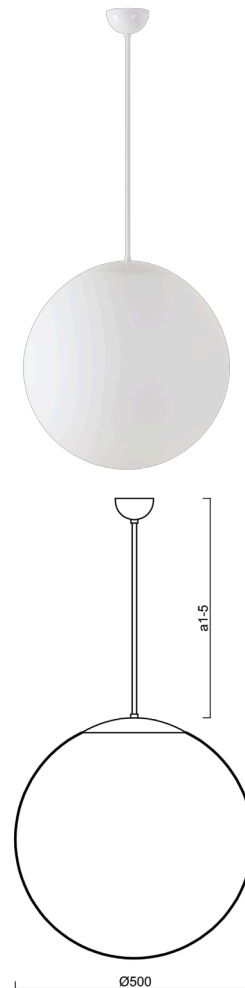

ADRIA P4

LED-5L07E900Z11/098/a2 NK3HST B 4K##

WWW.OSMONT.CZ

ADRIA P4

Product code: ADR62766

Type: LED-5L07E900Z11/098/a2 NK3HST B 4K##

Short description of the luminaire: White colour | pendant LED light with emergency backup combined (with Self-test) | TRIPLEX OPAL hand blown glass shade| rod pendant 40 cm |

Technical

Types of luminaires	Emergency combined SELFTEST
Mounting type	Suspended - rod
Base material	steel
Shade material	three-layer glass TRIPLEX OPAL
Base color	white Ra19003
Shade color	white
Holding the shade	folding system
Mounting location	ceiling
Width	500 mm
Length	500 mm
Height	500 mm
Hinge length	400 mm
mounting holes (diameter)	none
Cable entrance	none
Energy Class	D
Impact strength	IK01
Operating temperature	from -20°C to +30°C