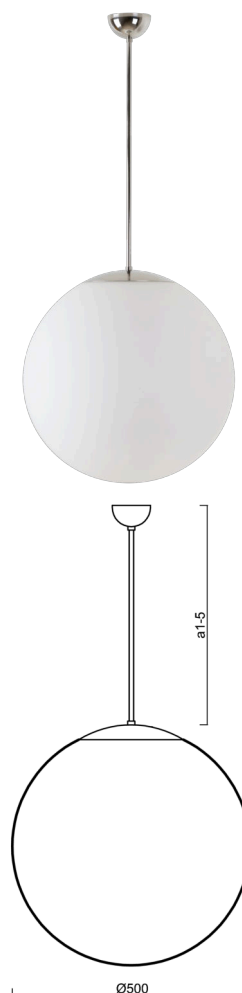

## ADRIA P4

---

LED-5L07E900Z11/098/a1 NK3HST NL 3K##

[WWW.OSMONT.CZ](http://WWW.OSMONT.CZ)

# ADRIA P4

Product code: ADR62280

Type: LED-5L07E900Z11/098/a1 NK3HST NL 3K##

Short description of the luminaire: Stainless steel polished | pendant LED light with emergency backup combined ( with Self-test) | TRIPLEX OPAL hand blown glass shade| rod pendant 20 cm |

## Technical

Types of luminaires	Emergency combined SELFTEST
Mounting type	Suspended - rod
Base material	stainless steel steel
Shade material	three-layer glass TRIPLEX OPAL
Base color	polished stainless steel
Shade color	white
Holding the shade	folding system
Mounting location	ceiling
Width	500 mm
Length	500 mm
Height	500 mm
Hinge length	200 mm
mounting holes (diameter)	none
Cable entrance	none
Energy Class	D
Impact strength	IK01
Operating temperature	from -20°C to +30°C