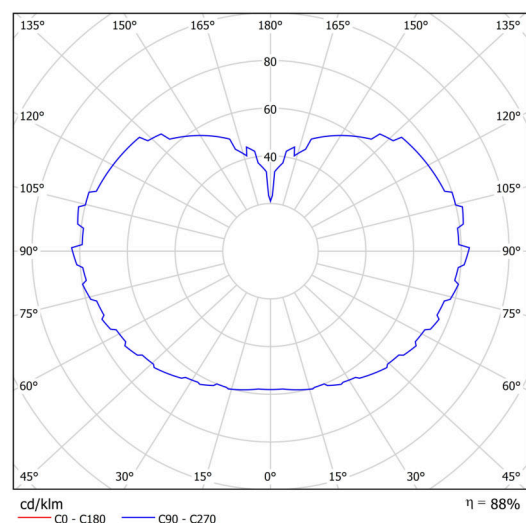

Luminous

Lum. flux of luminaire	5870 lm
Lum. flux of light source	6670 lm
Lum. flux of light source in emergency mode	200 lm
Temperature	3000 K
Rated life time LED L80/B10	100000 hours
CRI	Ra80
MacAdam	3
Blue light hazard	Risk group 0

Eulum data for calculation programs are available at www.osmont.cz.