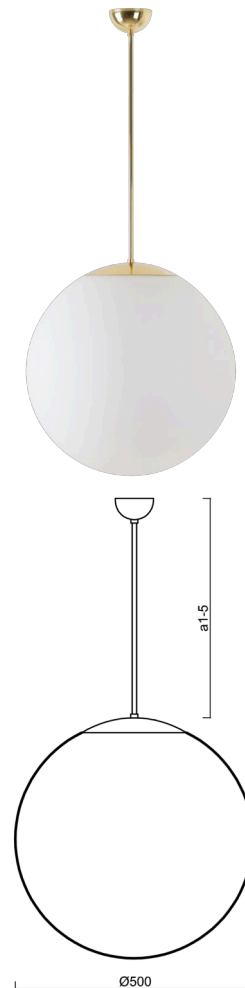

ADRIA P4

LED-5L07E900Z11/098/a2 NK3HST MS 3K##

WWW.OSMONT.CZ

ADRIA P4

Product code: ADR62276

Type: LED-5L07E900Z11/098/a2 NK3HST MS 3K##

Short description of the luminaire: Brass polished | pendant LED light with emergency backup combined (with Self-test) | TRIPLEX OPAL hand blown glass shade| rod pendant 40 cm |

Technical

Types of luminaires	Emergency combined SELFTEST
Mounting type	Suspended - rod
Base material	brass
Shade material	three-layer glass TRIPLEX OPAL
Base color	polished brass
Shade color	white
Holding the shade	folding system
Mounting location	ceiling
Width	500 mm
Length	500 mm
Height	500 mm
Hinge length	400 mm
mounting holes (diameter)	none
Cable entrance	none
Energy Class	D
Impact strength	IK01
Operating temperature	from -20°C to +30°C