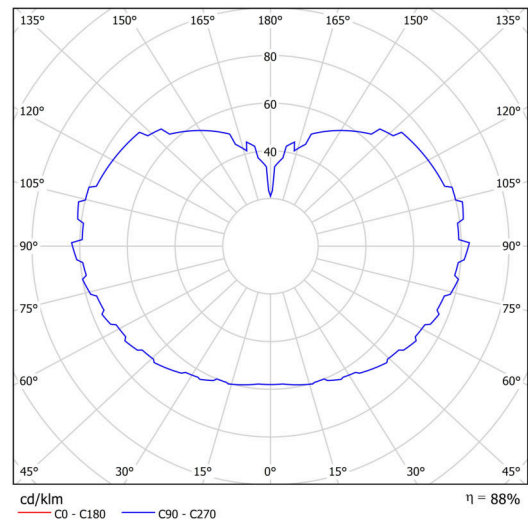

Luminous

Lum. flux of luminaire	5870 lm
Lum. flux of light source	6670 lm
Lum. flux of light source in emergency mode	200 lm
Temperature	3000 K
Rated life time LED L80/B10	100000 hours
CRI	Ra80
MacAdam	3
Blue light hazard	Risk group 0