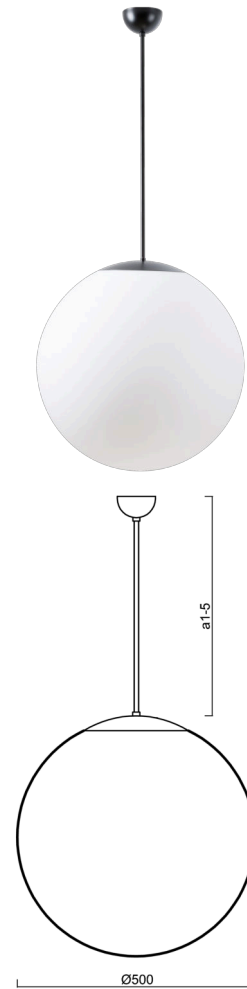

## ADRIA P4

---

LED-5L07E900Z11/098/a2 NK3HST C 3K##

[WWW.OSMONT.CZ](http://WWW.OSMONT.CZ)

# ADRIA P4

Product code: ADR62271

Type: LED-5L07E900Z11/098/a2 NK3HST C 3K##

Short description of the luminaire: Black colour | pendant LED light with emergency backup combined ( with Self-test) | TRIPLEX OPAL hand blown glass shade| rod pendant 40 cm |

## Technical

Types of luminaires	Emergency combined SELFTEST
Mounting type	Suspended - rod
Base material	steel
Shade material	three-layer glass TRIPLEX OPAL
Base color	black Ral9005
Shade color	white
Holding the shade	folding system
Mounting location	ceiling
Width	500 mm
Length	500 mm
Height	500 mm
Hinge length	400 mm
mounting holes (diameter)	none
Cable entrance	none
Energy Class	D
Impact strength	IK01
Operating temperature	from -20°C to +30°C