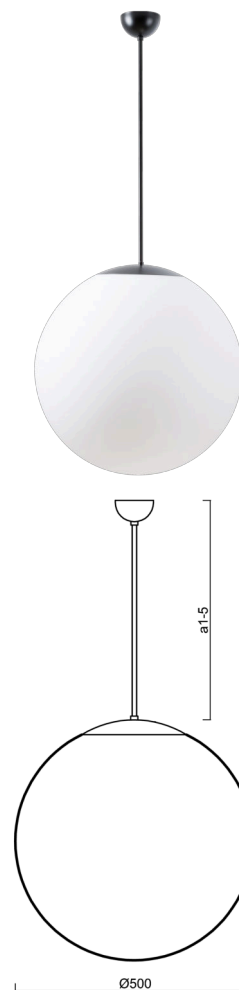

ADRIA P4

Product code: ADR61804

Type: LED-5L07E900Z11/098/a5 C DALI 4K##

Short description of the luminaire: Black pendant LED light DALI with TRIPLEX OPAL glass shade.

Technical

Types of luminaires	Dimmable
Mounting type	Suspended - rod
Base material	steel
Shade material	three-layer glass TRIPLEX OPAL
Base color	black Ral9005
Shade color	white
Holding the shade	steel holder
Mounting location	ceiling
Width	500 mm
Length	500 mm
Height	500 mm
Diameter	ø 500 mm
Hinge length	1000 mm
mounting holes (diameter)	none
Installation wire (diameter)	none
Energy Class	D
Impact strength	IK01
Operating temperature	from -20°C to +30°C

Electric

Power consumption	41 W
Ingress Protection	IP40
Socket	LED modul
terminal block	none
Automatic circuit breaker type B10A	14 pcs
Automatic circuit breaker type B16A	23 pcs
Automatic circuit breaker type C10A	23 pcs
Automatic circuit breaker type C16A	38 pcs

Luminous

Lum. flux of luminaire	6120 lm
Lum. flux of light source	6960 lm
Luminaire efficacy	149 lm/W
Temperature	4000 K
Rated life time LED L80/B10	100000 hours
CRI	Ra80
MacAdam	3
Blue light hazard	Risk group 0

Eulum data for calculation programs are available at www.osmont.cz.