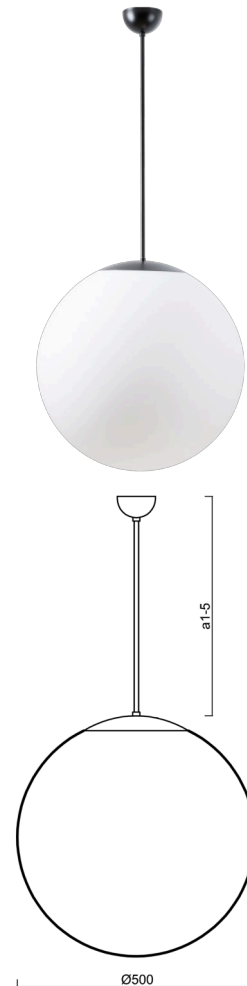

## ADRIA P4

---

LED-5L07E900Z11/098/a5/NK1W C 3K##

[WWW.OSMONT.CZ](http://WWW.OSMONT.CZ)

# ADRIA P4

Product code: ADR61309

Type: LED-5L07E900Z11/098/a5/NK1W C 3K##

Short description of the luminaire: Black pendant LED light with emergency unit combined with TRIPLEX OPAL glass shade.

## Technical

Types of luminaires	Emergency combined
Mounting type	Suspended - rod
Base material	steel
Shade material	three-layer glass TRIPLEX OPAL
Base color	black Ral9005
Shade color	white
Holding the shade	folding system
Mounting location	ceiling
Width	500 mm
Length	500 mm
Height	500 mm
Diameter	Ø 500 mm
Hinge length	1000 mm
mounting holes (diameter)	none
Installation wire (diameter)	none
Energy Class	D
Impact strength	IK01
Operating temperature	from 0°C to +30°C

#### Lampshade

Product code	Name	Color	Description	Picture	Drawing
20041	098	white		