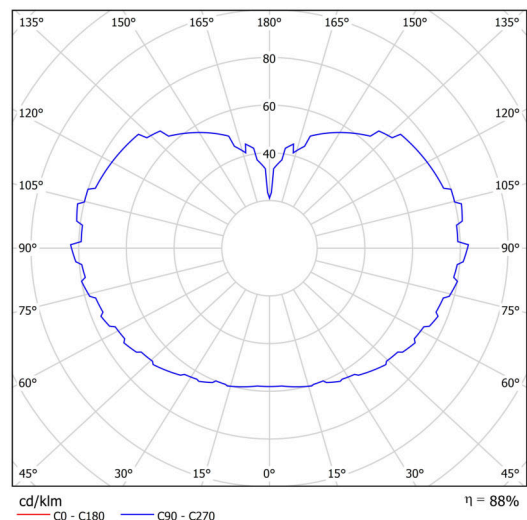

Luminous

Lum. flux of luminaire	5870 lm
Lum. flux of light source	6670 lm
Lum. flux of light source in emergency mode	150 lm
Luminaire efficacy	143 lm/W
Temperature	3000 K
Rated life time LED L80/B10	100000 hours
CRI	Ra80
MacAdam	3