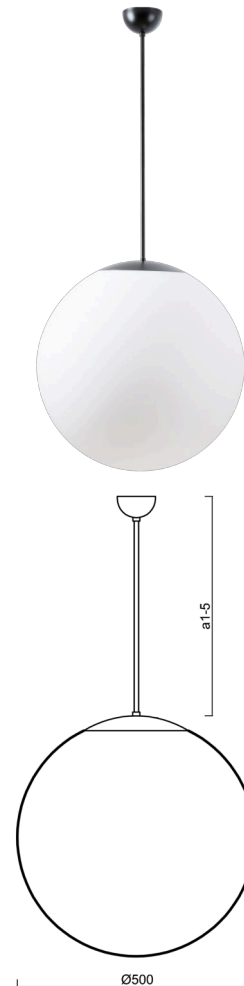

## ADRIA P4

---

LED-5L07E900Z11/098/a4/NK1W C 3K##

[WWW.OSMONT.CZ](http://WWW.OSMONT.CZ)

# ADRIA P4

Product code: ADR61308

Type: LED-5L07E900Z11/098/a4/NK1W C 3K##

Short description of the luminaire: Black pendant LED light with emergency unit combined with TRIPLEX OPAL glass shade.

## Technical

Types of luminaires	Emergency combined
Mounting type	Suspended - rod
Base material	steel
Shade material	three-layer glass TRIPLEX OPAL
Base color	black Ral9005
Shade color	white
Holding the shade	folding system
Mounting location	ceiling
Width	500 mm
Length	500 mm
Height	500 mm
Diameter	Ø 500 mm
Hinge length	800 mm
mounting holes (diameter)	none
Installation wire (diameter)	none
Energy Class	D
Impact strength	IK01
Operating temperature	from 0°C to +30°C

#### Lampshade

Product code	Name	Color	Description	Picture	Drawing
20041	098	white		