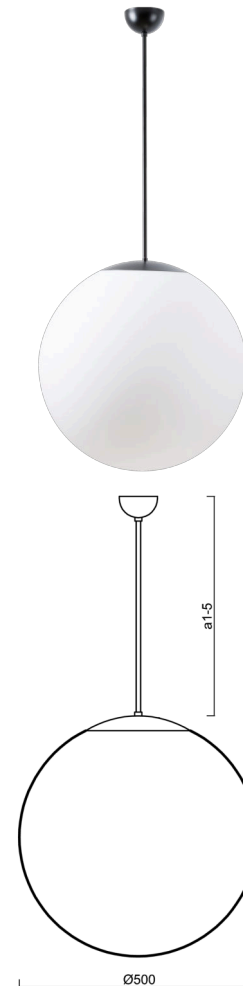

ADRIA P4

Product code: ADR61303

Type: LED-5L07E900Z11/098/a4 C DALI 3K##

Short description of the luminaire: Black pendant LED light DALI with TRIPLEX OPAL glass shade.

Technical

Types of luminaires	Dimmable
Mounting type	Suspended - rod
Base material	steel
Shade material	three-layer glass TRIPLEX OPAL
Base color	black Ral9005
Shade color	white
Holding the shade	steel holder
Mounting location	ceiling
Width	500 mm
Length	500 mm
Height	500 mm
Diameter	ø 500 mm
Hinge length	800 mm
mounting holes (diameter)	none
Installation wire (diameter)	none
Energy Class	D
Impact strength	IK01
Operating temperature	from -20°C to +30°C

Electric

Power consumption	41 W
Ingress Protection	IP40
Socket	LED modul
terminal block	none
Automatic circuit breaker type B10A	14 pcs
Automatic circuit breaker type B16A	23 pcs
Automatic circuit breaker type C10A	23 pcs
Automatic circuit breaker type C16A	38 pcs

Luminous

Lum. flux of luminaire	5870 lm
Lum. flux of light source	6670 lm
Luminaire efficacy	143 lm/W
Temperature	3000 K
Rated life time LED L80/B10	100000 hours
CRI	Ra80
MacAdam	3
Blue light hazard	Risk group 0

Eulum data for calculation programs are available at www.osmont.cz.