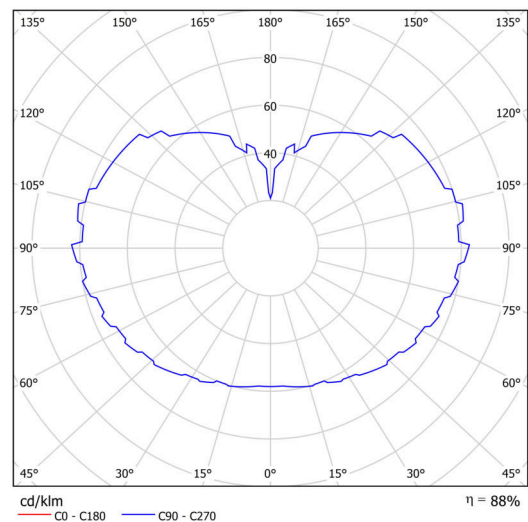

Luminous

Lum. flux of luminaire	5870 lm
Lum. flux of light source	6670 lm
Luminaire efficacy	143 lm/W
Temperature	3000 K
Rated life time LED L80/B10	100000 hours
CRI	Ra80
MacAdam	3
Blue light hazard	Risk group 0