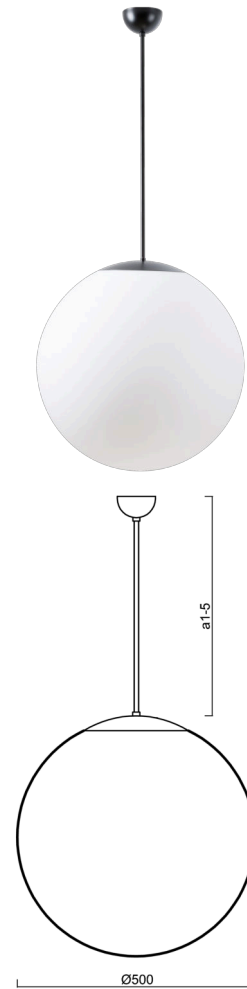

## ADRIA P4

---

LED-5L07E900Z11/098/a4 C 3K##

[WWW.OSMONT.CZ](http://WWW.OSMONT.CZ)

# ADRIA P4

Product code: ADR61298

Type: LED-5L07E900Z11/098/a4 C 3K##

Short description of the luminaire: Black pendant LED light ON/OFF with TRIPLEX OPAL glass shade.

## Technical

Types of luminaires	Classic on/off
Mounting type	Suspended - rod
Base material	steel
Shade material	three-layer glass TRIPLEX OPAL
Base color	black Ral9005
Shade color	white
Holding the shade	steel holder
Mounting location	ceiling
Width	500 mm
Length	500 mm
Height	500 mm
Diameter	ø 500 mm
Hinge length	800 mm
mounting holes (diameter)	none
Installation wire (diameter)	none
Energy Class	D
Impact strength	IK01
Operating temperature	from -20°C to +30°C