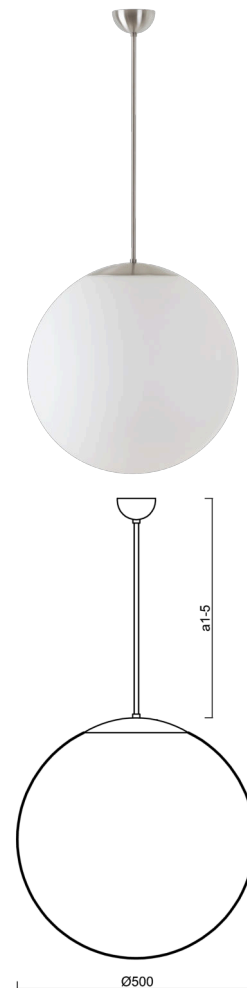

ADRIA P4

Product code: ADR60686

Type: LED-5L07E900Z11/098/a2 NB DALI 4K##

Short description of the luminaire: Stainless brushed pendant LED light DALI with TRIPLEX OPAL glass shade.

Technical

Types of luminaires	Dimmable
Mounting type	Suspended - rod
Base material	stainless steel steel
Shade material	three-layer glass TRIPLEX OPAL
Base color	brushed stainless steel
Shade color	white
Holding the shade	steel holder
Mounting location	ceiling
Width	500 mm
Length	500 mm
Height	500 mm
Diameter	ø 500 mm
Hinge length	400 mm
mounting holes (diameter)	none
Installation wire (diameter)	none
Energy Class	D
Impact strength	IK01
Operating temperature	from -20°C to +30°C

Electric

Power consumption	41 W
Ingress Protection	IP40
Socket	LED modul
terminal block	none
Automatic circuit breaker type B10A	14 pcs
Automatic circuit breaker type B16A	23 pcs
Automatic circuit breaker type C10A	23 pcs
Automatic circuit breaker type C16A	38 pcs

Luminous

Lum. flux of luminaire	6120 lm
Lum. flux of light source	6960 lm
Luminaire efficacy	149 lm/W
Temperature	4000 K
Rated life time LED L80/B10	100000 hours
CRI	Ra80
MacAdam	3
Blue light hazard	Risk group 0

Eulum data for calculation programs are available at www.osmont.cz.