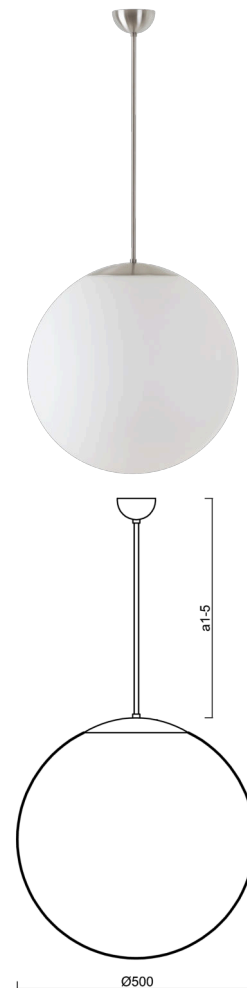

ADRIA P4

Product code: ADR60682

Type: LED-5L07E900Z11/098/a3 NB 4K##

Short description of the luminaire: Stainless brushed pendant LED light ON/OFF with TRIPLEX OPAL glass shade.

Technical

Types of luminaires	Classic on/off
Mounting type	Suspended - rod
Base material	stainless steel steel
Shade material	three-layer glass TRIPLEX OPAL
Base color	brushed stainless steel
Shade color	white
Holding the shade	steel holder
Mounting location	ceiling
Width	500 mm
Length	500 mm
Height	500 mm
Diameter	ø 500 mm
Hinge length	600 mm
mounting holes (diameter)	none
Installation wire (diameter)	none
Energy Class	D
Impact strength	IK01
Operating temperature	from -20°C to +30°C

Electric

Power consumption	41 W
Ingress Protection	IP40
Socket	LED modul
terminal block	none
Automatic circuit breaker type B10A	35 pcs
Automatic circuit breaker type B16A	65 pcs
Automatic circuit breaker type C10A	35 pcs
Automatic circuit breaker type C16A	65 pcs

Luminous

Lum. flux of luminaire	6120 lm
Lum. flux of light source	6960 lm
Luminaire efficacy	149 lm/W
Temperature	4000 K
Rated life time LED L80/B10	100000 hours
CRI	Ra80
MacAdam	3
Blue light hazard	Risk group 0

Eulum data for calculation programs are available at www.osmont.cz.