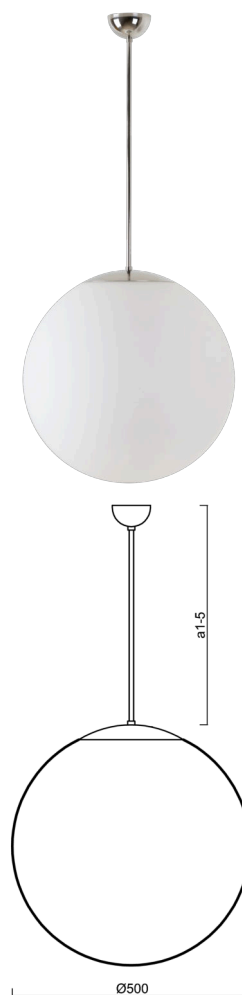

ADRIA P4

LED-5L07E900Z11/098/a5/NK1W NL 4K##

WWW.OSMONT.CZ

ADRIA P4

Product code: ADR60679

Type: LED-5L07E900Z11/098/a5/NK1W NL 4K##

Short description of the luminaire: Stainless polished pendant LED light with emergency unit combined with TRIPLEX OPAL glass shade.

Technical

Types of luminaires	Emergency combined
Mounting type	Suspended - rod
Base material	stainless steel steel
Shade material	three-layer glass TRIPLEX OPAL
Base color	polished stainless steel
Shade color	white
Holding the shade	folding system
Mounting location	ceiling
Width	500 mm
Length	500 mm
Height	500 mm
Diameter	ø 500 mm
Hinge length	1000 mm
mounting holes (diameter)	none
Installation wire (diameter)	none
Energy Class	D
Impact strength	IK01
Operating temperature	from 0°C to +30°C