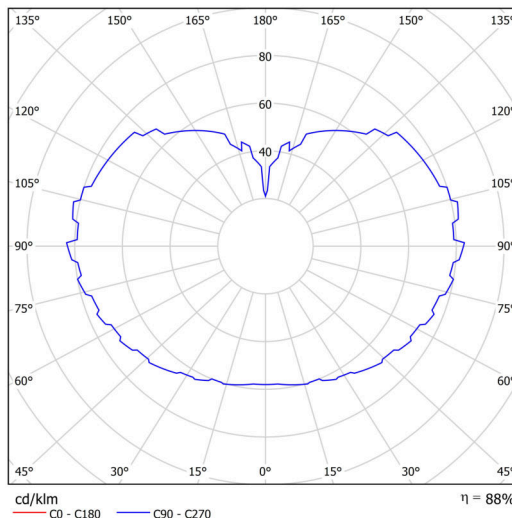

Technical

Types of luminaires	Emergency combined
Mounting type	Suspended - rod
Base material	stainless steel steel
Shade material	three-layer glass TRIPLEX OPAL
Base color	polished stainless steel
Shade color	white
Holding the shade	folding system
Mounting location	ceiling
Width	500 mm
Length	500 mm
Height	500 mm
Diameter	ø 500 mm
Hinge length	1000 mm
mounting holes (diameter)	none
Installation wire (diameter)	none
Energy Class	D
Impact strength	IK01
Operating temperature	from 0°C to +30°C

Luminous

Lum. flux of luminaire	6120 lm
Lum. flux of light source	6960 lm
Lum. flux of light source in emergency mode	150 lm
Luminaire efficacy	149 lm/W
Temperature	4000 K
Rated life time LED L80/B10	100000 hours
CRI	Ra80